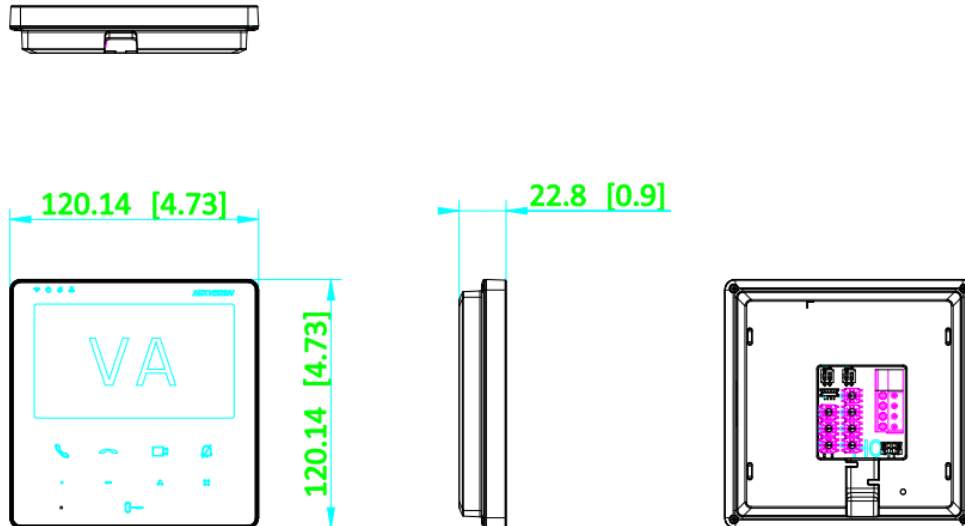

## ▪ Specification

System parameters	
Operating system	Embedded Linux operation system
ROM	32 MB
RAM	128 MB
CPU	Embedded processor
Display parameters	
Screen size	4.3-inch
Operation method	5 touch button
Type	Colorful TFT screen
Resolution	480 × 272
Video parameters	
Video compression standard	/
Lens	/
FOV	/
WDR	/
Resolution	/
Focal length	/
Audio parameters	
Audio compression standard	G.711 U G.711 A
Audio input	1 Built-in omnidirectional microphone
Audio output	1 Built-in loudspeaker
Audio compression bitrate	64 Kps
Audio quality	Noise suppression and echo cancellation
Volume adjustment	Adjustable
Capacity	
Event capacity	200 captured pictures (with TF card)
Linked indoor extensions capacity	3
Network parameters	
Communication protocol	TCP/IP, RTSP
Wi-Fi standard	2.4 GHz, IEEE802.11b, IEEE802.11g, IEEE802.11n
3G/4G standard	/
Zigbee	/
Device interfaces	
Alarm input	1
TAMPER	/
RS-485	/
USB	/
TF card	/
Alarm output	/
DIP switch	5 decimal DIP switch and 4 binary DIP switch
Power supply input	48V , powered by DS-KAD7060EY or DS-KAD7061EY
Two-wire IP interface	2, 1 for input 1 for output

General	
Button	3 Touch buttons (Answer, Unlock, Hang up)+1 Physical button ( Reset )
Installation	Surface mounting
Indicator	4 ( Wifi、 Power、 Mute、 In use )
Protective level	/
Working temperature	-10 °C to 50 °C (14 °F to 122 °F)
Working humidity	10% to 90% (no-condensing)
Dimensions	190.2 mm × 138.2 mm × 20 mm (7.5" × 5.4" × 0.8")
Battery	/
Power supply	48V , Powered by DS-KAD7060EY or DS-KAD7061EY
Application environment	Indoor
Power consumption	≤ 5W (stand by ≤ 1.2 W)
Language	English, Bulgarian, Hungarian, Greek, German, Italian, Czech, Slovak, French, Polish, Dutch , Spanish, Romanian, Estonian, Croatian, Slovenian, Serbian, Ukrainian, Portuguese

### ▪ Dimension

Unit:mm [inch]

SCALE 1:1