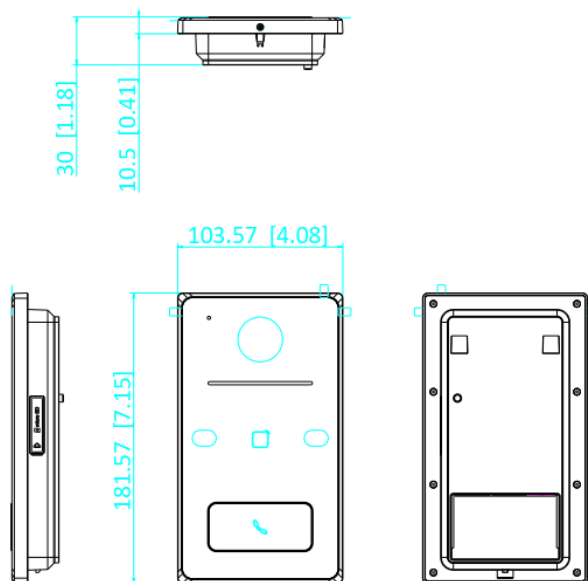

Alarm output	/
Lock control	1 relay, Max. 30 VDC 2 A
Door contact input	1
Audio output	1 external loudspeaker(Reversed)
General	
Button	1 physical button
Installation	Surface mounting, Flush mounting
Indicator	2
Weight	Net weight: 0.190 kg Gross weight: 0.414 kg
Protective level	IP65
Working temperature	-40 °C to 53 °C (-40 °F to 127.4 °F)
Working humidity	10% to 95% (no-condensing)
Dimension (W × H × D)	181.6 mm × 103.6 mm × 29.5 mm (7.1" × 4.0" × 1.1")
Battery	/
Application environment	Outdoor
Power consumption	< 10 W
Power supply	12 VDC, 1.5 A,IEEE802.3af, Standard PoE
Language	English, Arabic, French (Europe), Russian, Spanish (Europe), Italian, German, Polish, Turkish, Portuguese, Portuguese (Brazil), Uzbek, Kazakh, Czech, Hungarian, Dutch, Romanian, Bulgarian, Ukrainian, Croatian, Serbian, Greek, Lithuanian, Estonian, Latvian, Norwegian, Danish, Slovenian, Slovak, Hebrew, Swedish, Finnish, Mongolian, Vietnamese, Traditional Chinese

▪ Available Model

DS-KV6133-WME1/Flush

▪ Dimension

Unit:mm [inch]

SCALE 1:1