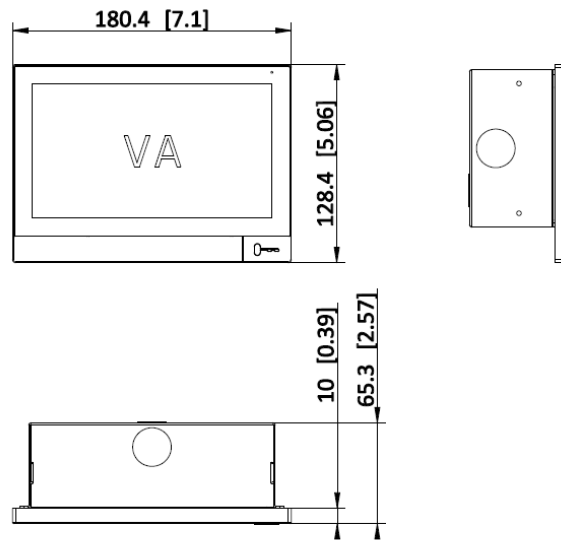

RS-485	1
USB	/
TF card	Support TF card, up to 128 G
Alarm output	/
Lock control	4 relays, Max. 30 VDC 1A
Power supply output	Max. 12 VDC 0.5 A
Debugging port	1
Relay	4
<b>General</b>	
Button	1 physical button(s)
Installation	Flush mounting, surface mounting, table mounting
Indicator	/
Weight	Without package: 412.2 g (0.909 lb)
Protective level	/
Working temperature	-10 °C to 50 °C (14 °F to 122 °F)
Working humidity	10% to 90% (no-condensing)
Dimension (W × H × D)	180.4 mm × 128.4 mm × 21.8 mm (7.10" × 5.06" × 0.86")
Battery	/
Power supply	IEEE802.3at, Standard PoE, 12 VDC, 1.5 A
Application environment	Indoor
Power consumption	≤ 12 W
Language	English, Arabic, French, Russian, Spanish, Spanish (Latin America), Italian, German, Polish, Turkish, Portuguese, Portuguese (Brazil), Uzbek, Kazakh, Czech, Hungarian, Dutch, Romanian, Bulgarian, Ukrainian, Croatian, Serbian, Greek, Lithuanian, Estonian, Latvian, Norwegian, Danish, Slovenian, Slovak, Hebrew, Swedish, Finnish, Mongolian, Vietnamese, Traditional Chinese
Material	Die-cast integrated aluminum alloy casing

## ▪ Dimension

Unit: mm [inch]

SCALE	1:1
-------	-----

- Accessory
- Included

**DS-KABH8380-G**

**Gang Box**

- Optional

**DS-KABH8380-T**