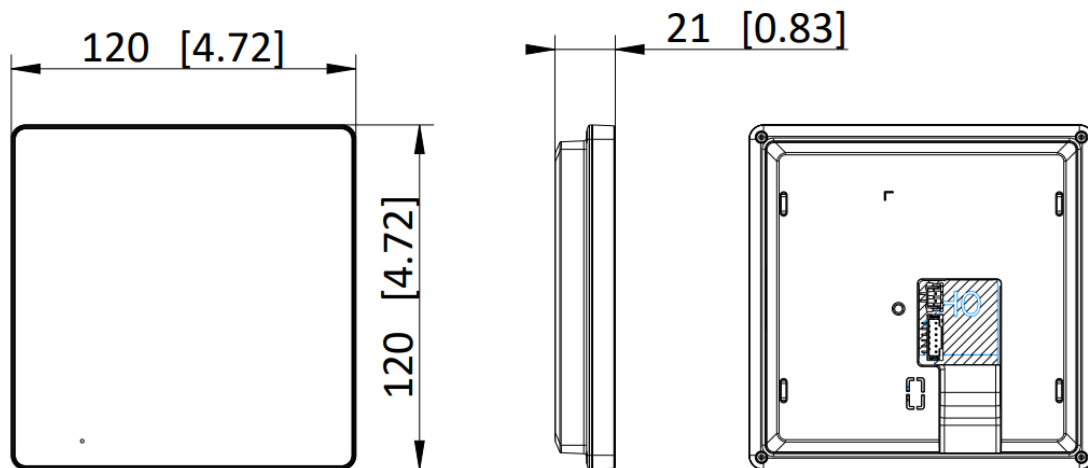

▪ Specification

System parameters	
Operating system	Linux
ROM	8 MB
RAM	64 MB
CPU	Embedded processor
Display parameters	
Screen size	4.3-inch
Operation method	9 touch buttons
Type	Colorful TFT
Resolution	480 × 272
Video parameters	
Lens	/
Resolution	/
FOV	/
WDR	/
Video compression standard	/
Focal length	/
Audio parameters	
Audio compression standard	G.711 U, G.711 A
Audio input	Built-in omnidirectional microphone
Audio output	Built-in loudspeaker
Audio compression bitrate	64 Kbps
Audio quality	Noise suppression and echo cancellation
Volume adjustment	Adjustable
Capacity	
Event capacity	200
Notice capacity	200
Linked indoor extensions capacity	16
Network parameters	
Communication protocol	TCP/IP, SIP, RTSP
Wi-Fi standard	/
Bluetooth version	/
3G/4G standard	/
Zigbee	/
Device interfaces	
Alarm input	4
Network interface	1 RJ-45 100 Mbps
TAMPER	/
RS-485	/
USB	/
TF card	/
Alarm output	/

General	
Button	9 touch buttons
Installation	Wall mounting, table mounting
Indicator	0
Weight	With package: 330.6 g (0.7 lbs) Without package: 191.8 g (0.4 lbs)
Protective level	/
Working temperature	-10 °C to 50 °C (14 °F to 122 °F)
Working humidity	10% to 90%
Dimensions	120 mm × 120 mm × 21 mm (4.7" × 4.7" × 0.83")
Application environment	Indoor
Power consumption	≤ 4 W
Power supply	IEEE802.3af, Standard PoE, 12 VDC
Language	English, French, Portuguese, Portuguese (Brazil), Spanish, Russian, German, Italian, Polish, Turkish, Vietnamese, Arabic, Czech, Hungarian, Dutch, Romanian, Bulgarian, Ukrainian, Croatian, Serbian, Greek, Lithuanian, Estonian, Latvian, Norwegian Danish, Slovenian, Slovak, Swedish, Finnish, Mongolian, Hebrew, Kazakh, Uzbek

▪ Available Model

DS-KH6100-E1/White

▪ Dimension

Unit:mm [inch]

SCALE	1:1
-------	-----

- Accessory
- Optional

DS-KABH6350-T
Table bracket

Headquarters