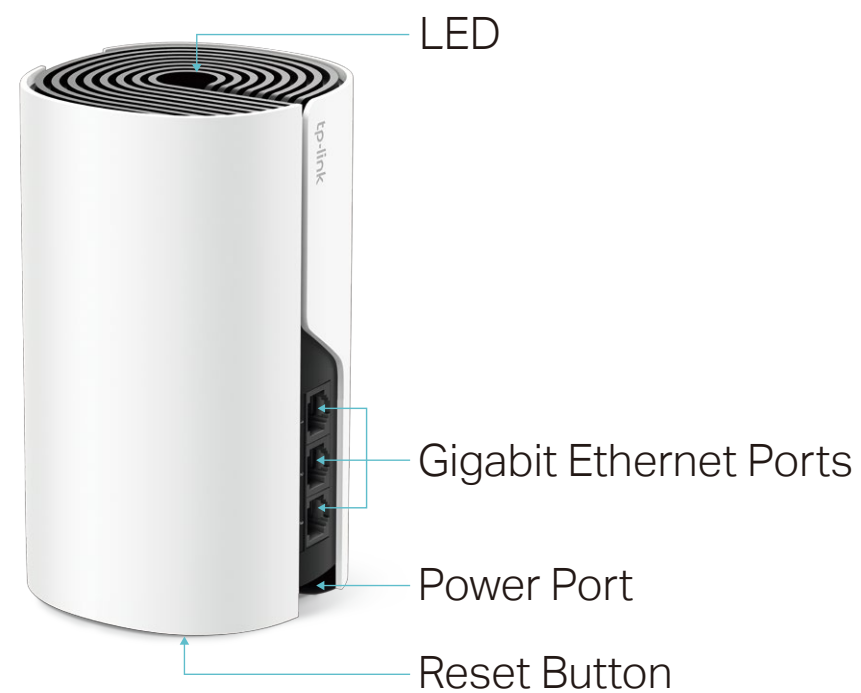

- **Encryption for Secure Network** – WPA/WPA2 encryptions provide active protection against security threats
- **Firewall** – Protect your network devices from malicious attacks

Two Modes in One

Choose the router or access point mode for your network needs

- **Router Mode** – Create an instant private wireless network
- **Access Point Mode** – Create Wi-Fi access for any existing wired network

Specifications

Hardware

- Port: 3 WAN/LAN Gigabit Ethernet ports per Deco unit, 1 Power port
- Button: 1 Reset button on the underside
- Antenna Type: 3 internal dual-band antennas per Deco unit
- Power Consumption (with power adapter): 15.7 W max (US version); 11.5 W max (EU version)
- Power Adapter Input: 100-240 V ~ 50/60 Hz 0.6 A (US version); 100-240 V ~ 50/60 Hz 0.3 A (EU version)
- Power Adapter Output: 12 V = 1.5 A (US version); 12 V = 1 A (EU version)
- Dimensions (H*L*W): 6.4 × 3.6 × 3.6 in. (162.3 * 90.7 * 90.7 mm)