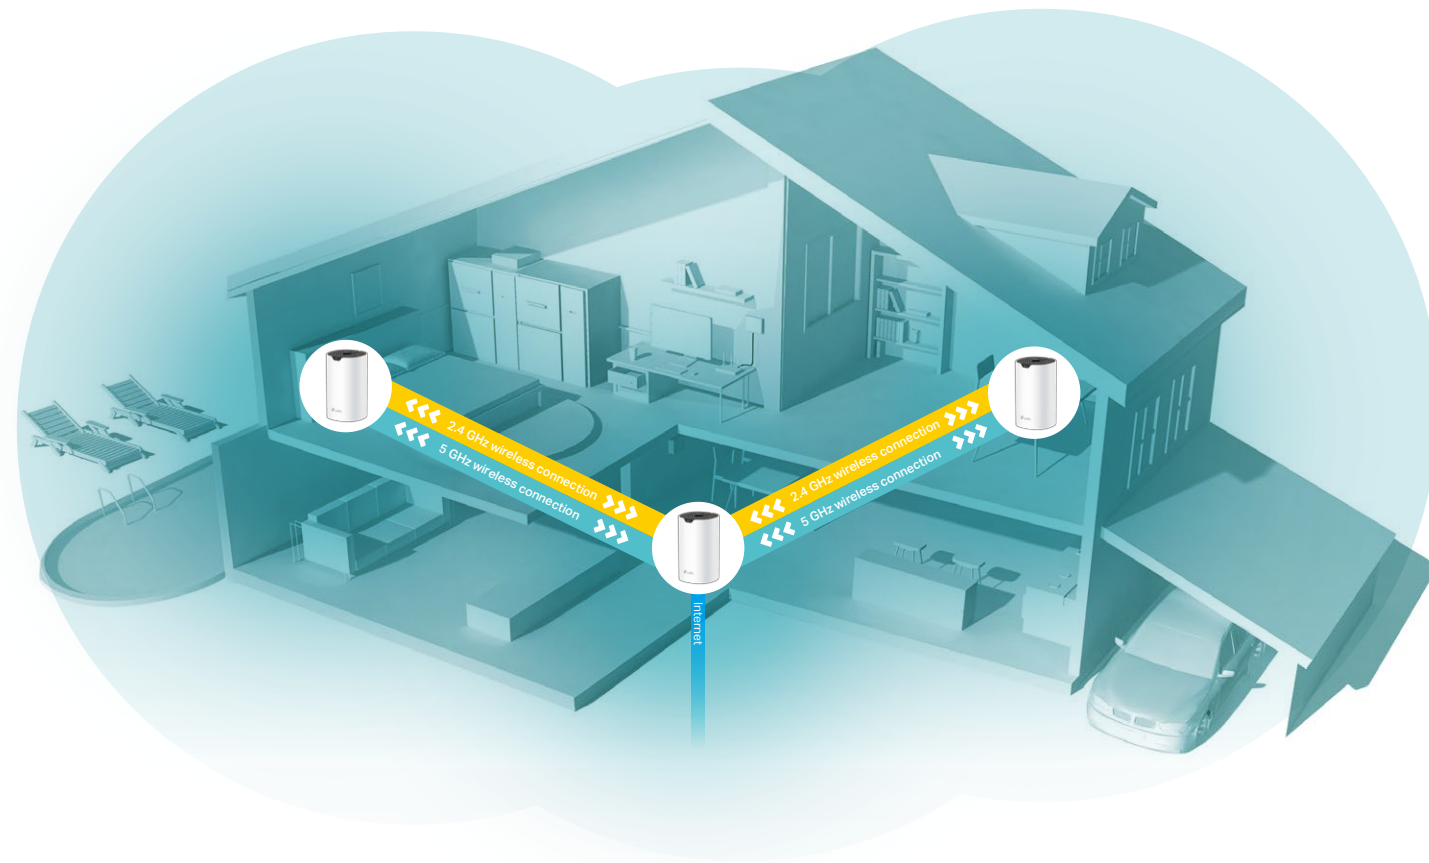

deco™

Whole Home Mesh Wi-Fi System

Seamless Roaming† | Parental Controls | Easy Setup

AC1900 Whole Home Mesh Wi-Fi System

Fast, Stable, Everywhere

Deco S7

Highlights

Fast Mesh Wi-Fi for Your Whole Home

Deco is the simplest way to guarantee a strong Wi-Fi signal in every corner of your home. Enjoy fast and stable connections for an army of devices in homes up to 5,600 ft² / 520 m². Setup is made easier with the Deco app there to walk you through every step.†

Seamless Roaming with One Wi-Fi Name

Deco units work together to form a unified Wi-Fi network with a single network name. Walk through your home and stay connected with the fastest possible speeds, made possible by Deco's seamless coverage and Plug & Play Mesh Technology.†

Parental Controls

Limit online time and block inappropriate websites according to unique profiles created for each family member.

Features

Assisted Setup

Easily set up Decos and find the ideal spot to place each unit