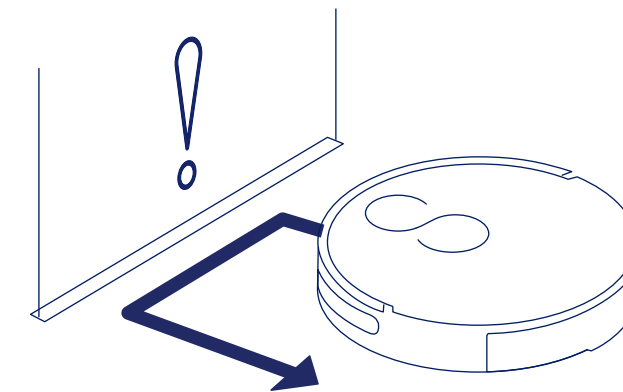

3. Clean the mop cloth.

4. Sun dry for use.

// Tapo RVA400

2 m / 6.6 ft Magnetic Tape ×2
3M Adhesive

Compatible Models:

Tapo RV10 Plus
Tapo RV10
Tapo RV10 Lite

Magnetic Boundary Strip

Dimension: 2 m x 25 mm x 3 mm (6.36 ft x 0.98 in x 0.12 in)

Replacement Frequency: Replace when worn

Instructions

Set Your Virtual Walls

Simply set up areas you don't want the robot to go.

Tailor the Length Freely

Cuttable magnetic tape for precise placement.

Easy to Use with 3M Adhesive