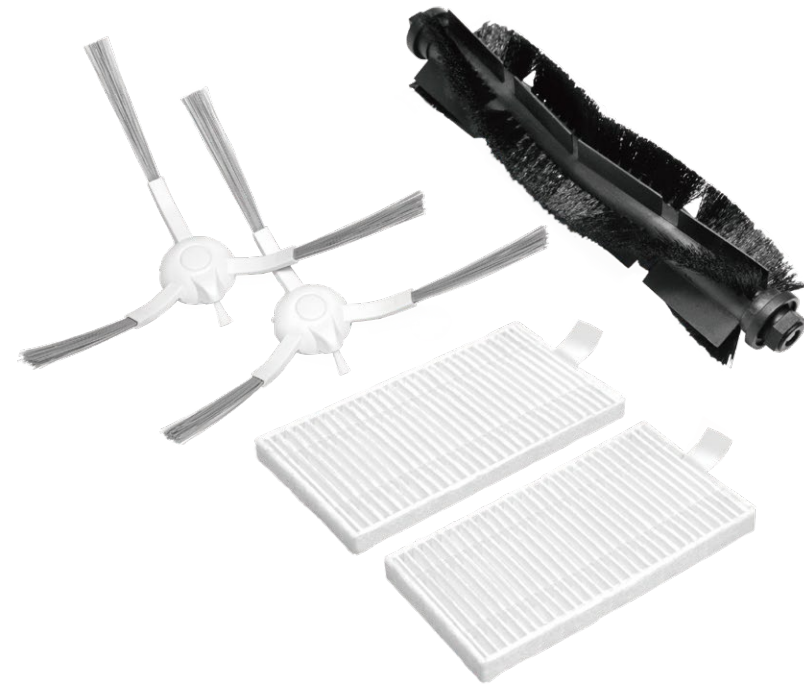

Tapo RVA101

Main Brush ×1
Side Brush ×2
Washable HEPA Filter ×2

Compatible Model:

Tapo RV10 Lite
Tapo RV30C Plus