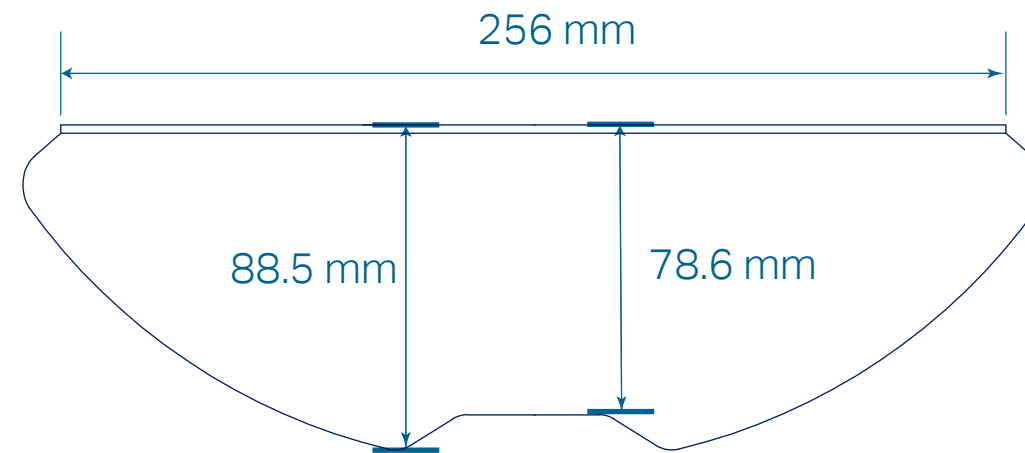

Washable Mop Cloth

Dimension: