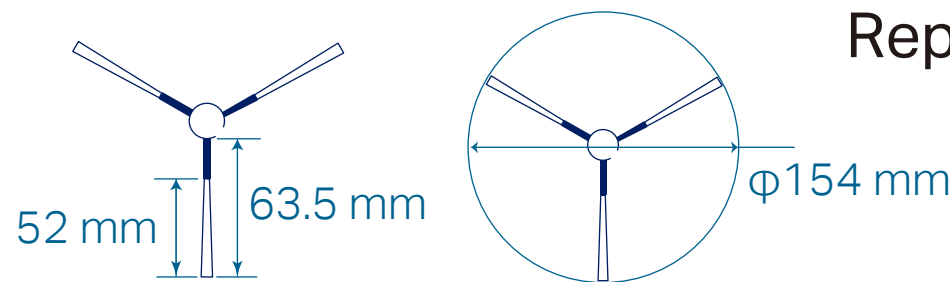

Dimension: 100 x 52 x 8.5 mm (3.9 x 2 x 0.3 in)

Maintenance Frequency: Once a week

Replacement Frequency: 3 - 6 months

Side Brush

Material: ABS757 + TPU + PBT

Size Diameter: 154 mm / 6.1 in

Length of Brush: 52 mm / 2 in

Washable HEPA Filter

Material: Washable PTFE + H11 filtering

Dimension: 100 x 40 x 8.5 mm (3.9 x 1.6 x 0.3 in)

Maintenance Frequency: Once a week

Replacement Frequency: 3 - 6 months

Side Brush

Material: ABS757 + TPU + PBT

Size Diameter: 154 mm / 6.1 in

Length of Brush: 52 mm / 2 in

Maintenance Frequency: Once a month

Replacement Frequency: 3 - 6 months

Main Brush

Material: Rubber bristle roller (soft rubber blades + symmetrical bristles)