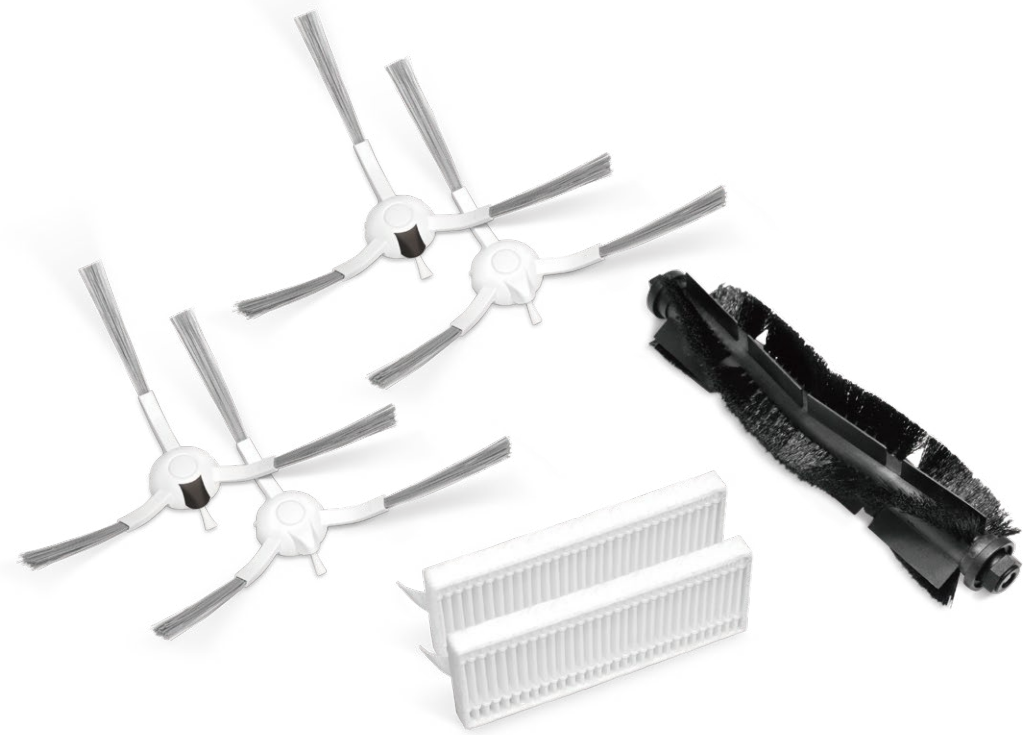

// Tapo RVA102

Washable HEPA Filter ×2
Side Brush (Left) ×2
Side Brush (Right) ×2
Main Brush ×1

Compatible Models:

Tapo RV20 Mop
Tapo RV20 Mop Plus