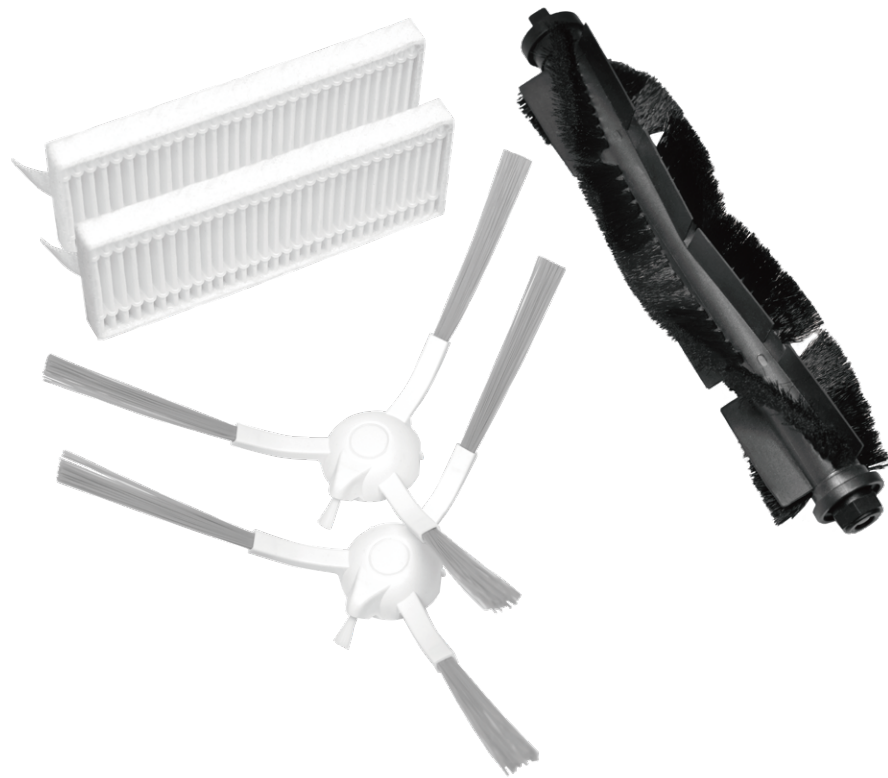

Robot Vacuum Replacement Kit

- Tapo RVA100
- Tapo RVA101
- Tapo RVA102
- Tapo RVA103
- Tapo RVA200
- Tapo RVA300
- Tapo RVA400

Replacement Videos

Scan QR code or visit

<https://www.tp-link.com/support/setup-video/#robot-vacuum-accessory>

Tapo RVA100

Washable HEPA Filter ×2

Side Brush ×2

Main Brush ×1

Compatible Models:

Tapo RV30 Plus, Tapo RV30

Tapo RV10 Plus, Tapo RV10

Washable HEPA Filter

Material: Washable PTFE + H11 filtering

Dimension: 100 x 40 x 8.5 mm (3.9 x 1.6 x 0.3 in)

Maintenance Frequency: Once a week

Replacement Frequency: 3 - 6 months

Side Brush

Material: ABS757 + TPU + PBT

Size Diameter: 154 mm / 6.1 in