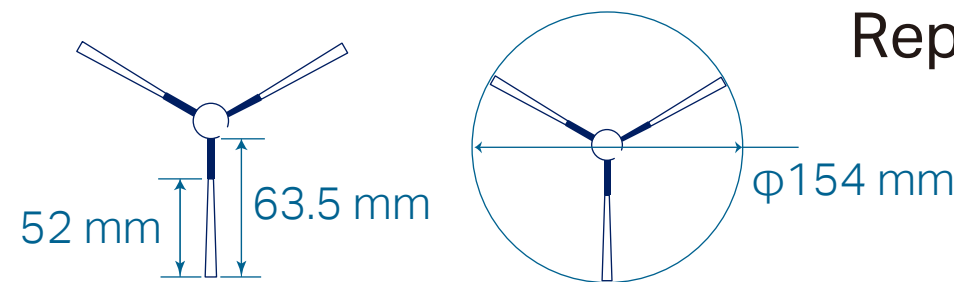

Washable HEPA Filter

Material: Washable PTFE + H11 filtering

Dimension: 100 x 40 x 8.5 mm (3.9 x 1.6 x 0.3 in)

Maintenance Frequency: Once a week

Replacement Frequency: 3 - 6 months

Side Brush

Material: ABS757 + TPU + PBT

Size Diameter: 154 mm / 6.1 in

Length of Brush: 52 mm / 2 in

Maintenance Frequency: Once a month

Replacement Frequency: 3 - 6 months

Main Brush

Material: Rubber bristle roller (soft rubber blades + symmetrical bristles)

Dimension: 181.9 mm / 7.2 in (length); ϕ 40.4 mm / ϕ 1.6 in (outer diameter)

Maintenance Frequency: Once a week

Replacement Frequency: 3 - 6 months