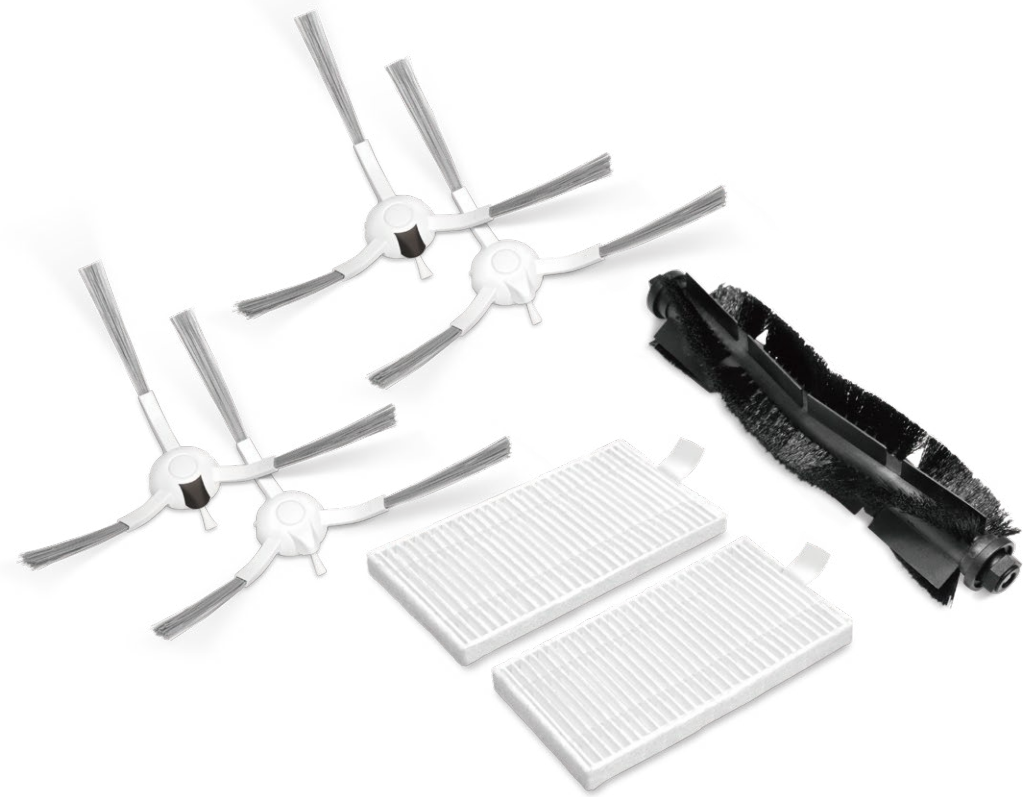

3. Clean the mop cloth.

4. Sun dry for use.

// Tapo RVA400

2 m / 6.6 ft Magnetic Tape ×2
3M Adhesive

Compatible Models:

Tapo RV10 Plus
Tapo RV10
Tapo RV10 Lite

Magnetic Boundary Strip

Dimension: 2 m x 25 mm x 3 mm (6.36 ft x 0.98 in x 0.12 in)

Replacement Frequency: Replace when worn

Instructions

Set Your Virtual Walls

Simply set up areas you don't want the robot to go.

Tailor the Length Freely

Cuttable magnetic tape for precise placement.

Easy to Use with 3M Adhesive

Provides highly flexible installation.

Tapo RVA103

Washable HEPA Filter ×2
Side Brush (Left) ×2
Side Brush (Right) ×2
Main Brush ×1

Compatible Models:

Tapo RV20
Tapo RV20 Plus

Washable HEPA Filter

Material: Washable PTFE + H10 Filtering