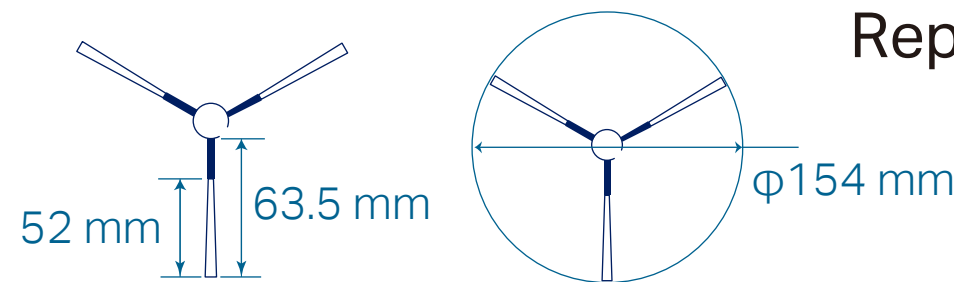

Washable HEPA Filter

Material: Washable PTFE + H10 Filtering

Dimension: 100 x 52 x 8.5 mm (3.9 x 2 x 0.3 in)

Maintenance Frequency: Once a week

Replacement Frequency: 3 - 6 months

Side Brush

Material: ABS757 + TPU + PBT

Size Diameter: 154 mm / 6.1 in

Length of Brush: 52 mm / 2 in

Maintenance Frequency: Once a month

Replacement Frequency: 3 - 6 months

Main Brush

Material: Rubber bristle roller (soft rubber blades + symmetrical bristles)

Dimension: 181.9 mm / 7.2 in (length); ϕ 40.4 mm / ϕ 1.6 in (outer diameter)

Maintenance Frequency: Once a week

Replacement Frequency: 3 - 6 months