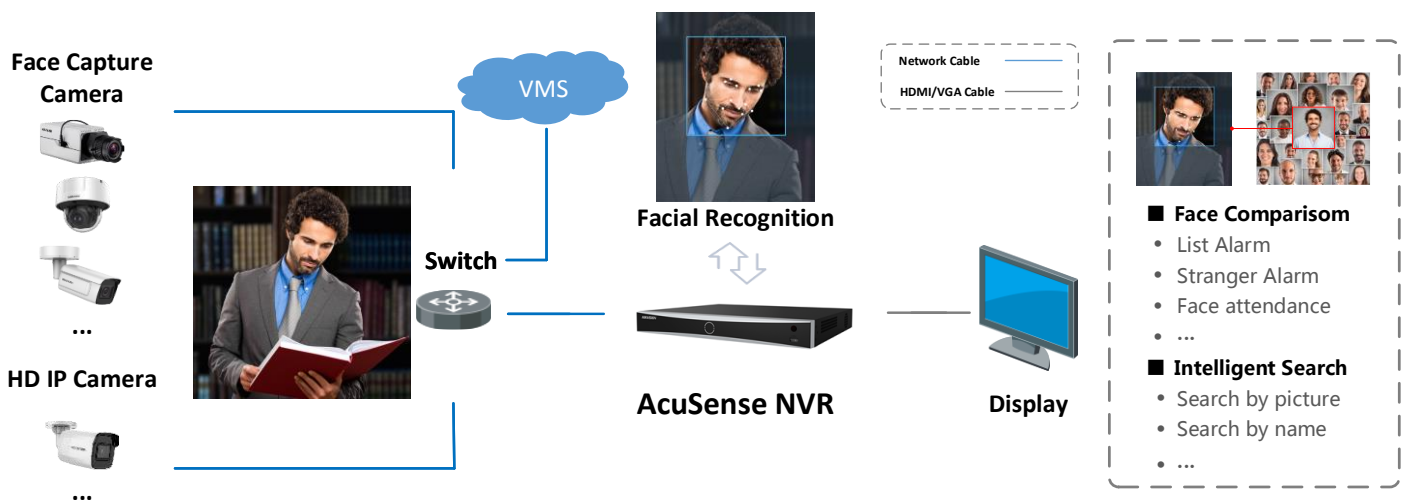

Storage and Playback

- Up to 2 SATA interfaces for HDD connection
- 16-ch synchronous playback at up to 1080p resolution

Smart & POS Function

- Support multiple VCA (Video Content Analytics) events
- Smart search for the selected area in the video, and smart playback to improve the playback efficiency
- POS information overlay on live view and playback
- POS triggered recording and alarm

Network & Ethernet Access

- 8 independent PoE network interfaces
- 1 self-adaptive 10/100/1000 Mbps Ethernet interface
- Hik-Connect & DDNS (Dynamic Domain Name System) for easy network management

Typical Application

Facial Recognition and Face Picture Comparison

Modeling and analyzing face pictures captured by cameras. Realize blacklist alarm and stranger alarm via face picture library.

Search target people by picture and name features.