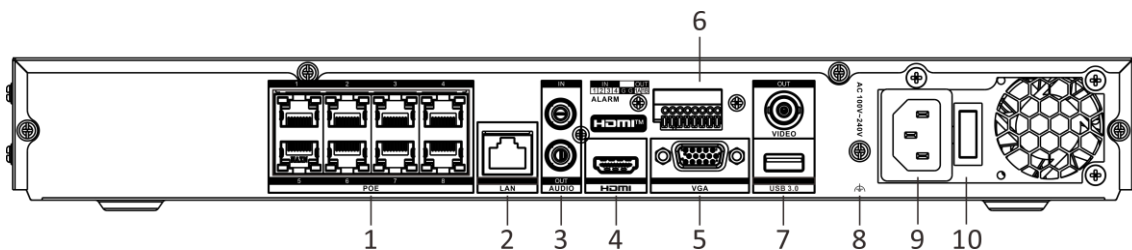

GUI Language	English, Russian, Bulgarian, Hungarian, Greek, German, Italian, Czech, Slovak, French, Polish, Dutch, Portuguese, Spanish, Romanian, Turkish, Japanese, Danish, Swedish Language, Norwegian, Finnish, Korean, Traditional Chinese, Thai, Estonian, Vietnamese, Croatian, Slovenian, Serbian, Latvian, Lithuanian, Uzbek, Kazakh, Arabic, Ukrainian, Kyrgyz , Brazilian Portuguese, Indonesian, Hebrew
Consumption	≤ 30 W (without HDD and PoE off)
Working Temperature	-10° C to 55° C (14° F to 131° F)
Working Humidity	10% to 90%
Chassis	1U chassis
Dimension (W × D × H)	385 × 317 × 52 mm (15.2"× 12.5" × 2.0")
Weight	≤ 2.5 kg (without HDD, 5.5 lb.)
Certification	
Obtained Certification	CE, CB, REACH, WEEE, UKCA, LOA
CE	EN 55032:2015, EN 61000-3-2, EN 61000-3-3, EN 50130-4

Note:

Facial recognition, motion detection 2.0 and perimeter protection cannot be enabled at the same time. Enable one function will make the others unavailable.

Dimension

Physical Interface

No.	Description	No.	Description
1	PoE interfaces	6	ALARM IN/OUT
2	LAN network interface	7	USB interface and VIDEO OUT
3	AUDIO IN/AUDIO OUT	8	GND
4	HDMI interface	9	Power supply
5	VGA interface	10	Power switch