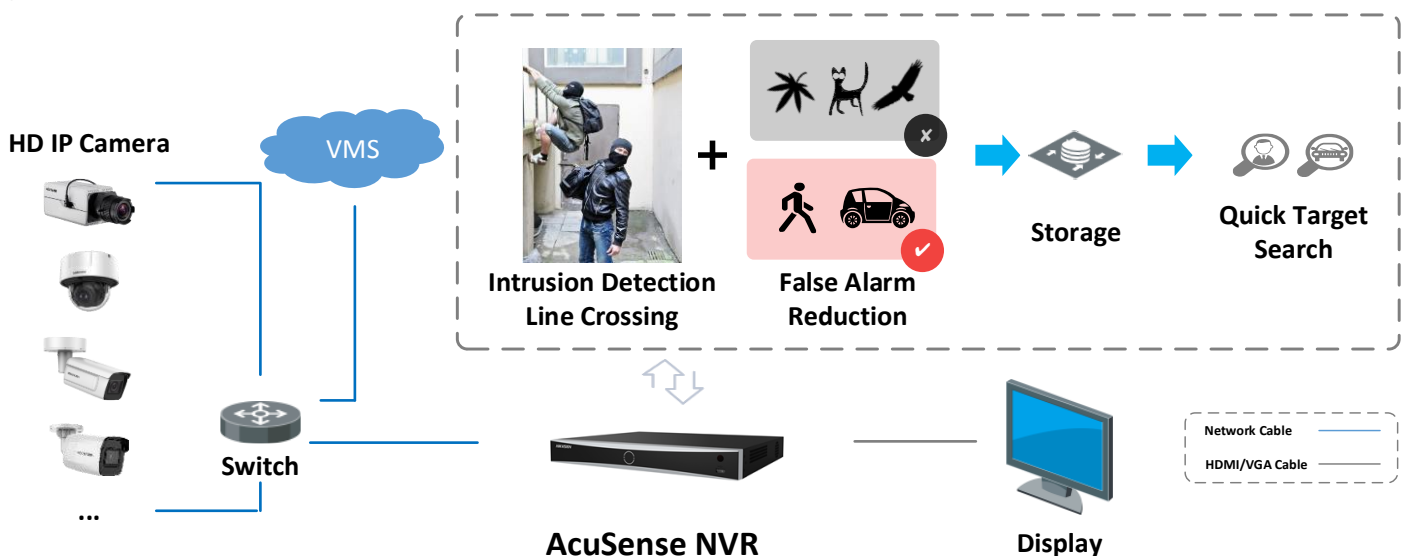

Storage and Playback

- Up to 2 SATA interfaces for HDD connection
- 16-ch synchronous playback at up to 1080p resolution

Smart & POS Function

- Support multiple VCA (Video Content Analytics) events
- Smart search for the selected area in the video, and smart playback to improve the playback efficiency
- POS information overlay on live view and playback
- POS triggered recording and alarm

Facial Recognition and Face Picture Comparison

Modeling and analyzing face pictures captured by cameras. Realize blacklist alarm and stranger alarm via face picture library.

Search target people by picture and name features.

Perimeter Protection

Adopt deep learning algorithm to reduce false alarm, effectively reduces the false alarm caused by tree branches, leaves, shadow, light, vehicles, small animals, etc.

▪ Specification