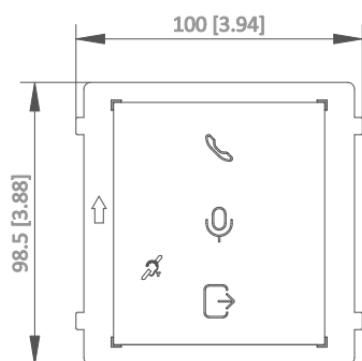

▪ Specification

System parameters	
Operating system	Embedded operation system
CPU	Embedded MCU Processor
Audio parameters	
Impedance	4 Ω
Frequency range:	100 Hz to 3800 Hz
Signal-to-noise ratio:	≥ 47dB@10cm
Device interfaces	
RS-485	2 (For modular connection)
Power interface	2 (For modular connection)
General	
Installation	Flush mounting, surface mounting
Indicator	4 (Calling, opening door, two-way audio, PMR)
Weight	With package: 300 g Without package: 168.5 g
Protective level	IP65
Working temperature	-40° C to 55° C (-40° F to 131° F)
Working humidity	10% to 90%
Dimensions	98.5 mm × 100 mm × 33.7 mm (3.87" × 3.95" × 1.33")
Battery	/
Application environment	Outdoor
Power consumption	≤ 4 W, 6 W or 8 W (optional)

Hikvision

HikvisionHQ

HikvisionHQ

Hikvision_Global

Hikvision
Corporate Channel

hikvisionhq

▪ Dimension

Unit:mm [inch]