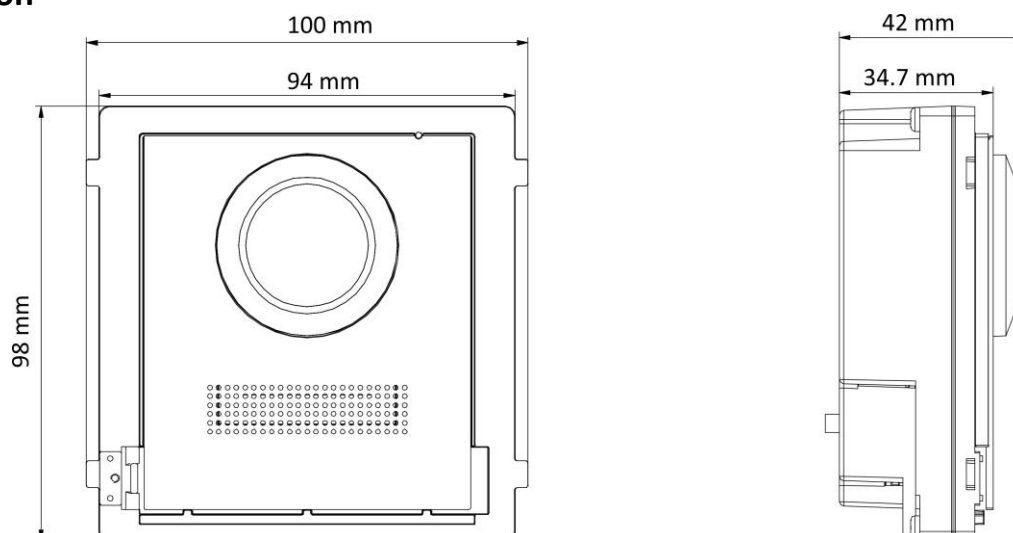

RS-485	1 (1 for Hikvision's sub module communication)
Wiegand	NA
TF card	NA
Alarm output	NA
Lock control	2 (2 relay)
USB	NA
Power interface	12 VDC Power Input (max to 12 V, 500 mA)
Two-wire IP interface	NA
General	
Power supply	12 VDC/PoE (IEEE 802.3af)
Working temperature	-40° C to 60° C (-40° F to 140° F)
Working humidity	10% to 95%
Button	0
Protective level	IP65
Installation	Surface mounting & flush mounting
Dimensions(L × W × H)	98 mm × 100 mm × 42 mm (3.86" × 3.94" × 1.65")
Language	English,French,Portuguese,BrazilianPortuguese,Spanish,Russian,German,Italian,Polish, Turkish,Vietnamese,Arabic,Czech,Hungarian,Dutch,Romanian,Bulgarian,Ukrainian,Croatian,Serbian,Greek,Slovak
Indicator	0
Weight	Without package: 0.410 kg With Package: 0.581 kg
Battery	/
Application environment	Outdoor
Power consumption	≤ 5 W

▪ Available Model

DS-KD8003-IME1(B)/NS

▪ Dimension