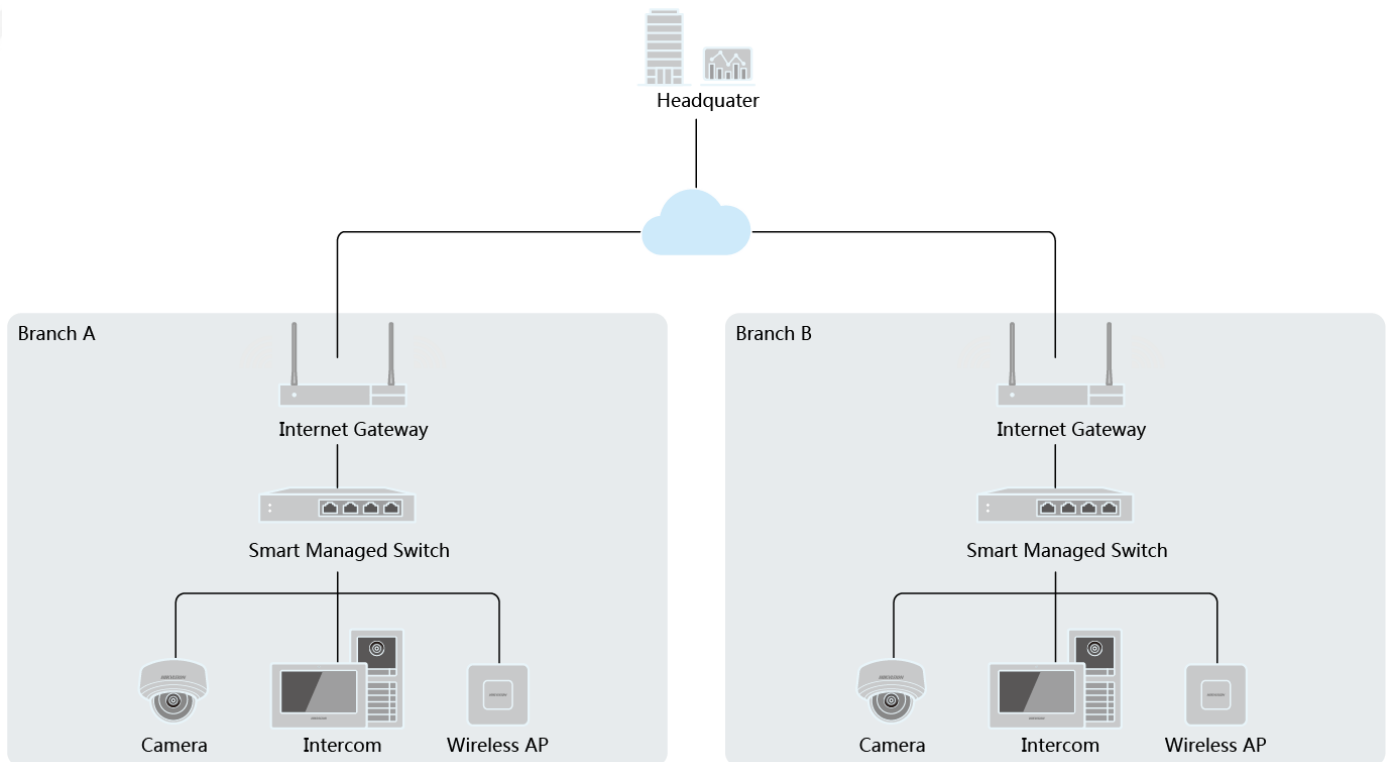

DS-3E1516-EI

Smart Managed 16-Port Gigabit Switch

Smart managed switches are developed by Hikvision, featuring in easy management and maintenance. You can easily deploy, monitor and expand your surveillance system anytime and anywhere with our software platforms. You can view the network topology, monitor the health of the network and receive device alarms in real time, which greatly reduces the cost of network operation and maintenance.

Visualized Topology Management

Network Health Monitor

Real-Time Alarm Push

Video Control and Preview

Key Feature

- 16 × gigabit RJ45 ports.
- Gigabit network access design.
- Network topology management, alarm push, network health monitor.
- Solid high-strength metal shell.
- Reliable fan-free design.

Physical Interface

Front panel:

Rear panel:

Available Model

DS-3E1516-EI

Dimension (unit: mm)

Typical Application

Distributed by