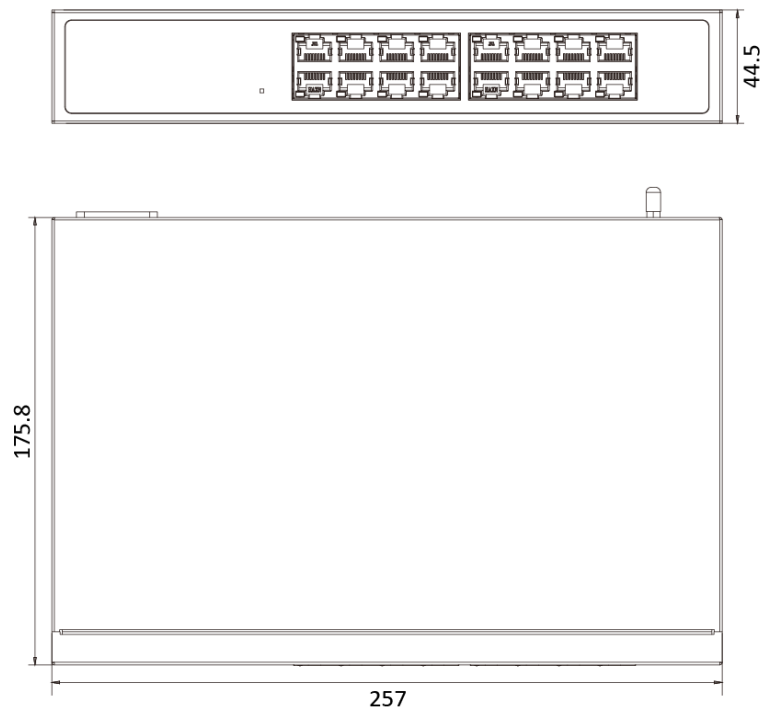

Specification

Model		DS-3E1516-EI
Network parameters	Port number	16 × gigabit RJ45 ports
	Port type	RJ45 port, full duplex, MDI/MDI-X adaptive
	Standard	IEEE 802.3, IEEE 802.3u, IEEE 802.3x, and IEEE 802.3ab
	Forwarding mode	Store-and-forward switching
	Working mode	Standard mode (default)
	MAC address table	8 K
	Switching capacity	32 Gbps
	Packet forwarding rate	23.808 Mpps
	Internal cache	2 Mbits
General	Shell	Metal material, fan-free design
	Weight	1.12 kg (2.47 lb)
	Dimension (L × H × D)	257 mm × 44.5 mm × 175.8 mm (10.12" × 1.75" × 6.92")
	Operating temperature	-10°C to 55°C (14°F to 131°F)
	Storage temperature	-40°C to 85°C (-40°F to 185°F)
	Operating humidity	5% to 95% (no condensation)
	Relative humidity	5% to 95% (no condensation)
	Power supply	220 VAC, 50/60 Hz, Max. 0.3 A
	Power source	12 W
	Max. power consumption	10 W
Software function	Device maintenance	Support remote upgrade, recovering default parameters, viewing logs, configuring basic network parameters.
	Typology display	Support typology display.
	Port configuration	Support rate, flow control, and switch configuration
	Link aggregation	Support static link aggregation with up to 2 aggregation groups and up to 4 ports in each group.
	Device status alarm	Support the device status alarm.
	Network management	Support client management.
	Port statistics	Support port transmitting/receiving real-time rate statistics, 7-day transmitting/receiving peak rate statistics.
Approval	EMC	FCC (47 CFR Part 15, Subpart B); CE-EMC (EN 55032: 2015, EN 61000-3-2: 2014, EN 61000-3-3: 2013, EN 55024: 2010 +A1: 2015); RCM (AS/NZS CISPR 32: 2015); IC (ICES-003: Issue 6, 2016)
	Safety	UL (UL 60950-1); CB (IEC 60950-1:2005 + Am 1:2009 + Am 2:2013); CE-LVD (EN 60950-1:2005 + Am 1:2009 + Am 2:2013)
	Chemistry	CE-RoHS (2011/65/EU); WEEE (2012/19/EU); Reach (Regulation (EC) No 1907/2006)

Physical Interface

Front panel:

Rear panel:

Available Model

DS-3E1516-EI

Dimension (unit: mm)

Typical Application

Distributed by