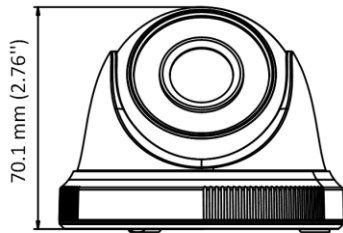

Available Model

DS-2CE56D0T-IRPF (C)

Dimension