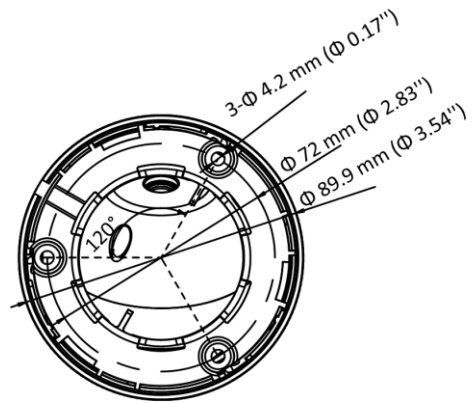

Available Model

DS-2CE56D0T-IRPF (C)

Dimension

Accessory