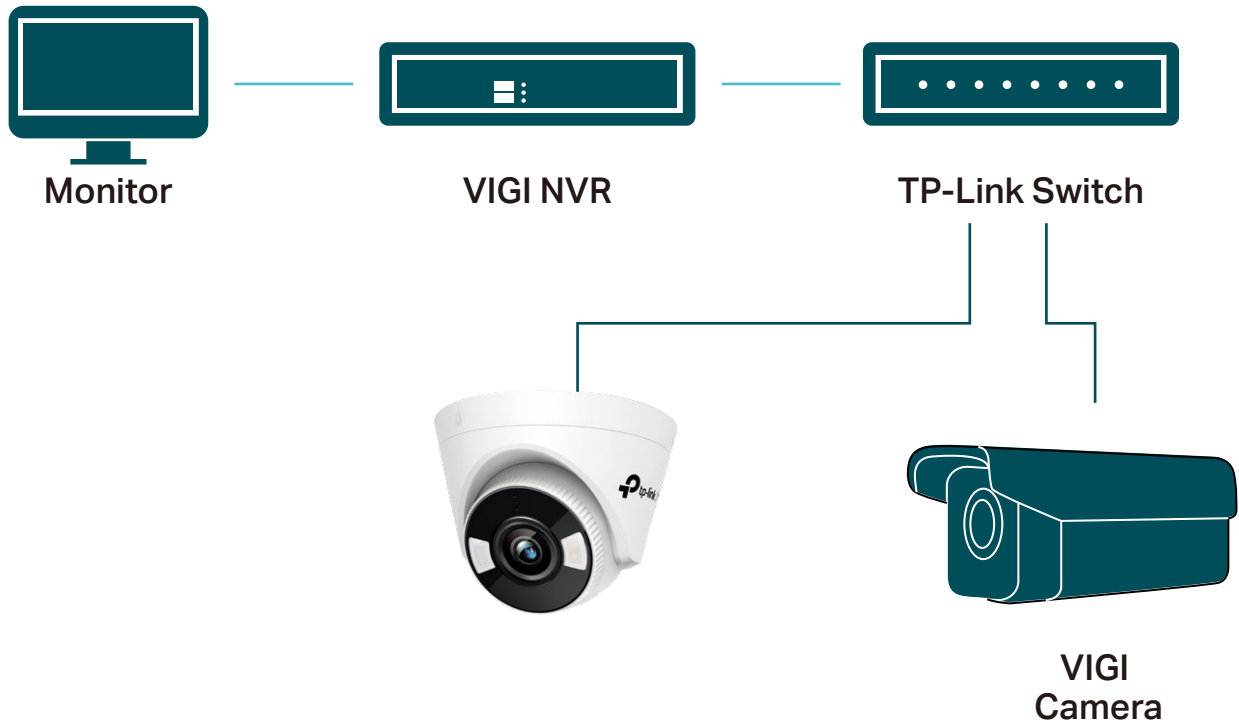

### **Wide Dynamic Range**

Adjusts for lighting contrast to minimize shadowing effects and renders images true to life.

### **3D DNR**

Removes abnormal pixelation to provide clearer video and eliminate distortion.

## // Flexible Installation

Easily route your camera's cable into a dropped ceiling or avoid drilling by slotting it through the camera's side outlet.