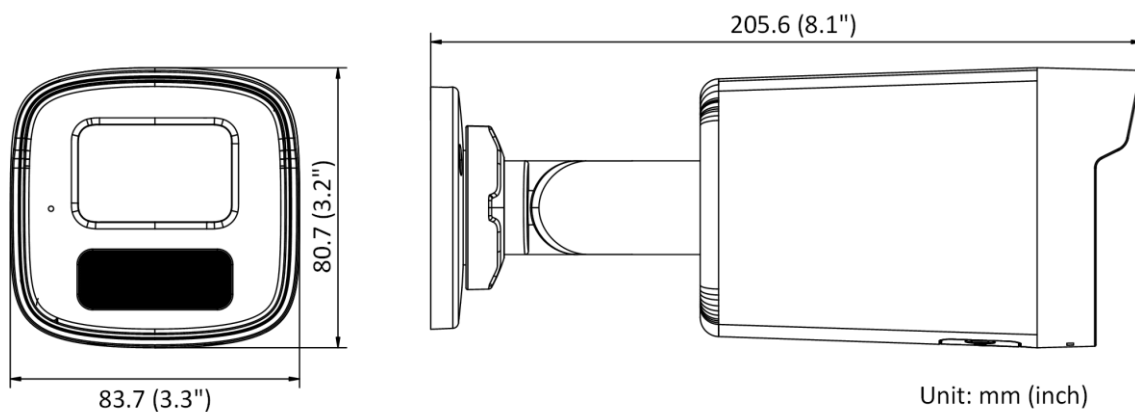

Safety	UL: UL 62368-1; CB: IEC 62368-1: 2014+A11; CE-LVD: EN 62368-1: 2014/A11: 2017; BIS: IS 13252 (Part 1): 2010/ IEC 60950-1: 2005
Environment	CE-RoHS: 2011/65/EU; WEEE: 2012/19/EU; Reach: Regulation (EC) No 1907/2006
Protection	IP67: IEC 60529-2013

▪ Available Model

DS-2CD1T47G0-L (4/6 mm)

DS-2CD1T47G0-LUF (4/6 mm)

▪ Typical Application

Hikvision products are classified into three levels according to their anti-corrosion performance. Refer to the following description to choose for your using environment.

This model has NO SPECIFIC PROTECTION.

Level	Description
Top-level protection	Hikvision products at this level are equipped for use in areas where professional anti-corrosion protection is a must. Typical application scenarios include coastlines, docks, chemical plants, and more.
Moderate protection	Hikvision products at this level are equipped for use in areas with moderate anti-corrosion demands. Typical application scenarios include coastal areas about 2 kilometers (1.24 miles) away from coastlines, as well as areas affected by acid rain.
No specific protection	Hikvision products at this level are equipped for use in areas where no specific anti-corrosion protection is needed.

▪ Dimension

▪ Accessory

▪ Optional