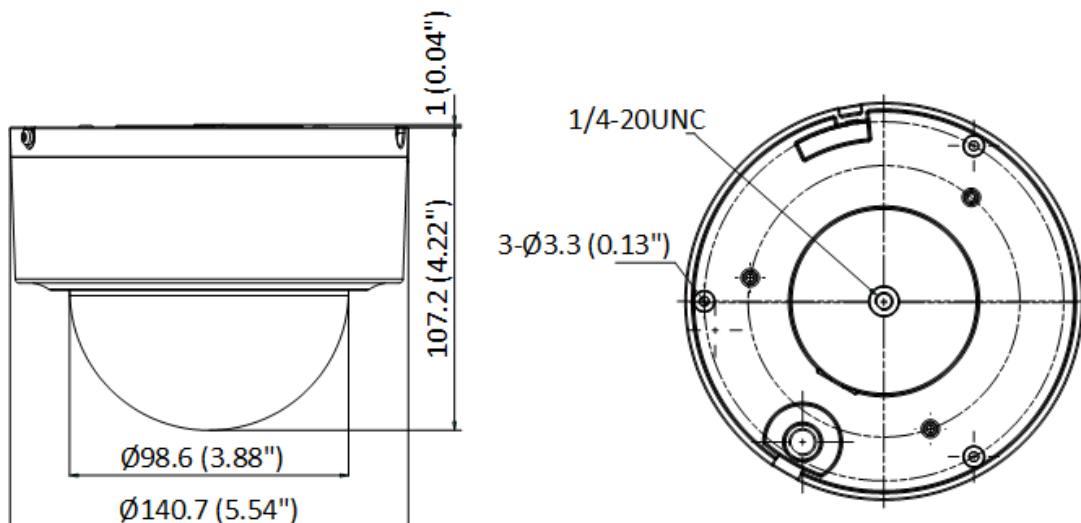

▪ **Dimension**

Unit: mm (inch)

▪ **Accessory**

▪ **Optional**

DS-1280ZJ-PT6	DS-1227ZJ-PT6	DS-1273-ZJ-PT6
		

Distributed by

**HIKVISION®****Headquarters**

No.555 Qianmo Road, Binjiang District,
Hangzhou 310051, China
T +86-571-8807-5998
overseasbusiness@hikvision.com