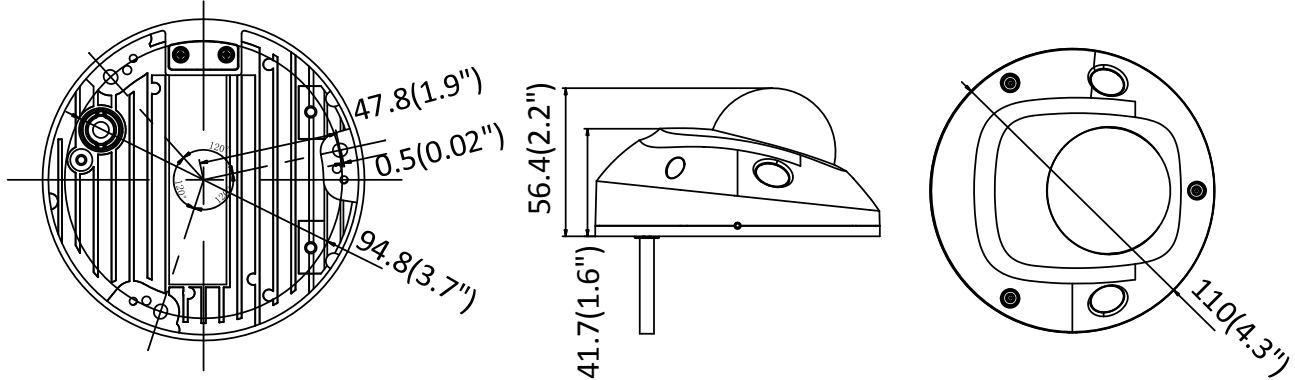

Dimensions