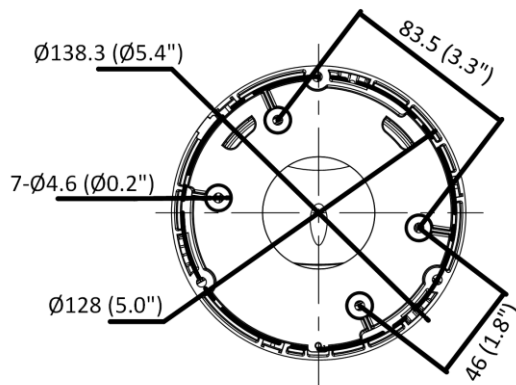

▪ **Dimension**

Unit: mm (inch)

▪ **Accessory**