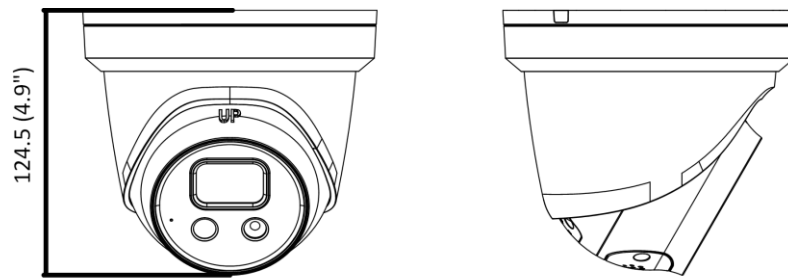

▪ **Dimension**

Unit: mm (inch)

▪ **Accessory**