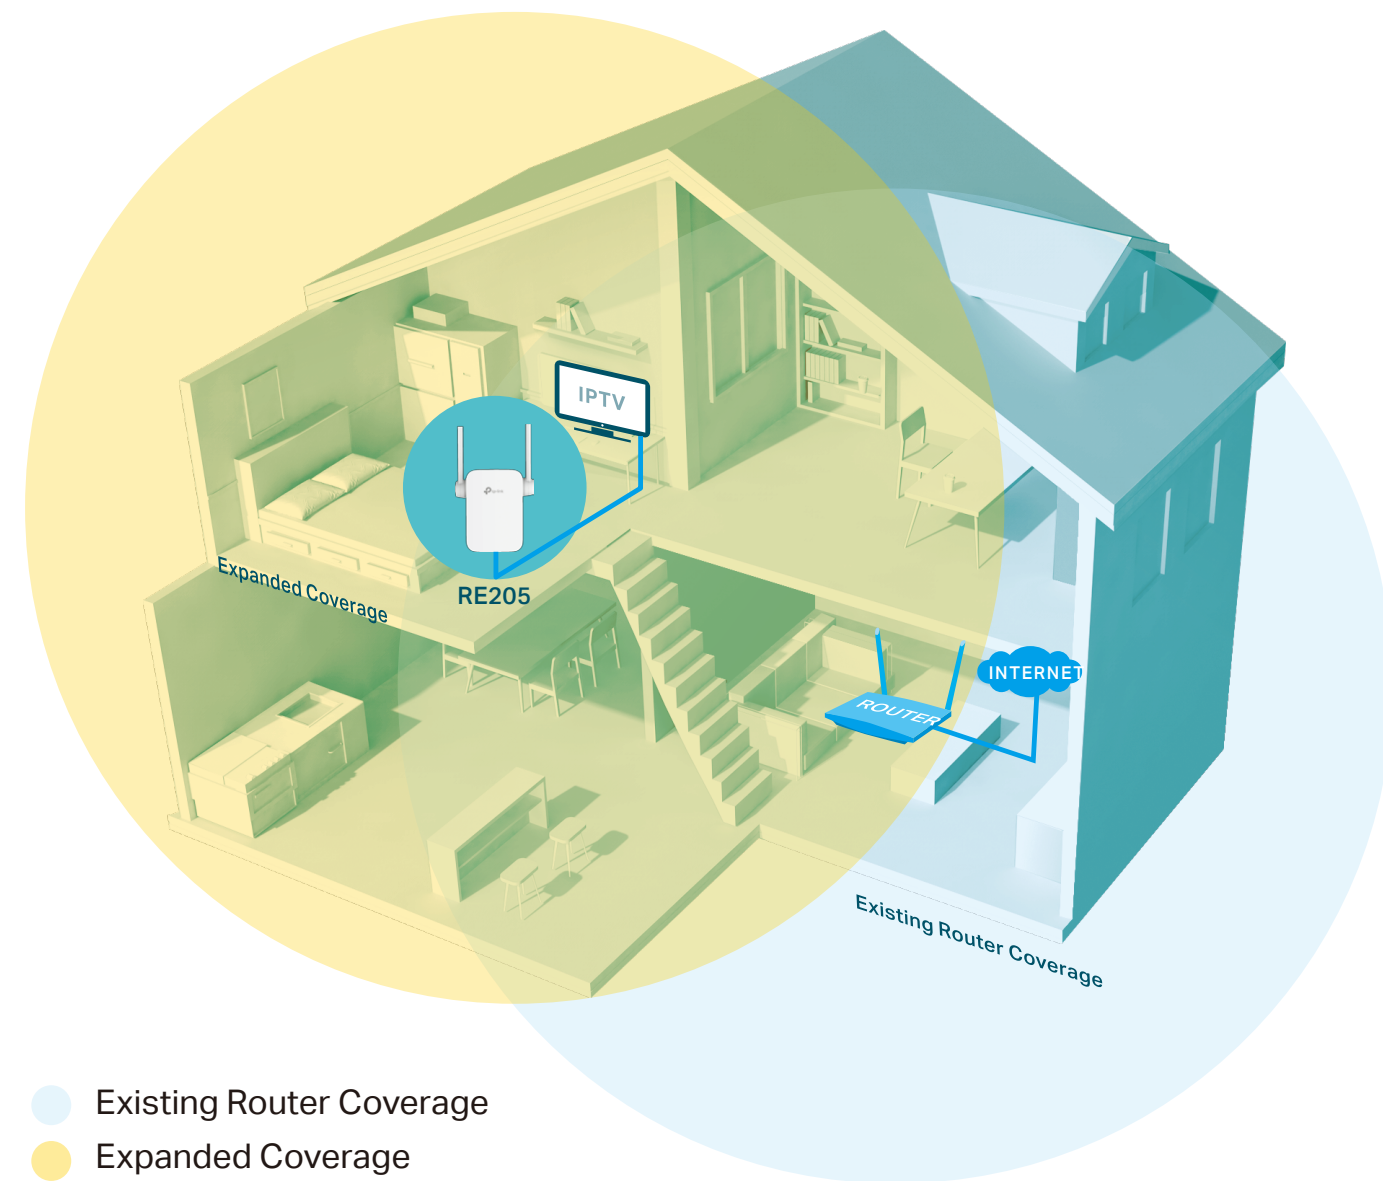

## Upgrade to Mesh Network

Enjoy Mesh network without having to replace your existing router by simply updating your OneMesh™ router's firmware.

Check full list of OneMesh™ routers and range extenders at: <https://www.tp-link.com/onemesh/re205>

## Perfect Location at a Glimpse

An intelligent Signal light helps you quickly find the best location to place the range extender.