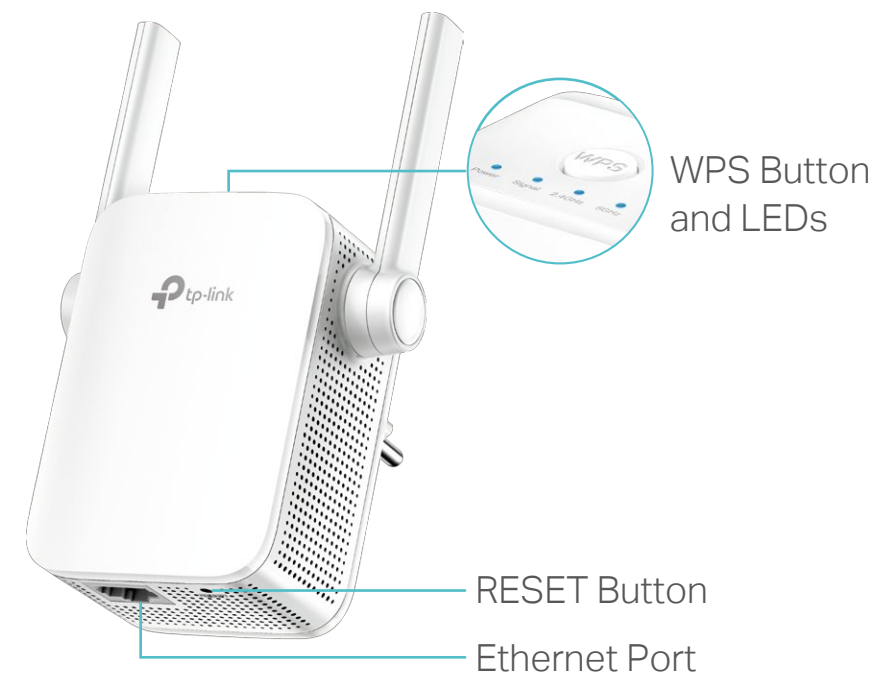

Specifications

Hardware

- Ethernet Port: 1 10/100Mbps RJ45 Port
- Button: WPS Button, RESET Button
- Antenna: 2 External Antennas
- Power Consumption: 6.8W max
- Dimensions (W × D × H):
  3.06 x 1.57 x 3.15 in. (77.8 x 40 x 80 mm)

Wireless

- Wireless Standards: IEEE 802.11a/n/ac 5GHz, IEEE 802.11b/g/n 2.4GHz
- Frequency: 2.4GHz and 5GHz
- Signal Rate: 300Mbps at 2.4GHz, 433Mbps at 5GHz
- Transmit Power: 2.4GHz < 20dBm, 5GHz < 30dBm
- Reception Sensitivity:
  5GHz:
  11a 6Mbps:-93dBm, 11a 54Mbps:-77dBm
  11ac HT20 MCS8:-69dBm, 11ac HT40 MCS9:-66dBm
  11ac HT80 MCS9:-62dBm
  2.4GHz:
  11g 6Mbps:-93dBm, 11g 54Mbps:-74dBm
  11n HT20 MCS7:-76dBm, 11n HT40 MCS7:-73dBm
- Wireless Function: Enable/Disable Wireless Radio
- Wireless Security: WEP, WPA/WPA2-PSK encryptions, Enable/Disable SSID Broadcast

Others

- Certification
  CE, RoHS
- System Requirements
  Microsoft Windows 98SE, NT, 2000, XP, Vista™ or Windows 7, 8, 8.1, 10, MAC OS, NetWare, UNIX or Linux
  Internet Explorer 11, Firefox 12.0, Chrome 20.0, Safari 4.0, or other Java-enabled browser
- Package Contents
  AC750 Wi-Fi Range Extender RE205
  Quick Installation Guide

For more information, please visit
<http://www.tp-link.com/products/details/RE205.html>
or scan the QR code left

Attention: This device may only be used indoors in all EU member states and EFTA countries.

Specifications are subject to change without notice. TP-Link is a registered trademark of TP-Link Technologies Co., Ltd. Other brands and product names are trademarks or registered trademarks of their respective holders. Copyright ©2020 TP-Link Technologies Co., Ltd. All rights reserved.

*Maximum wireless signal rates are the physical rates derived from IEEE Standard 802.11 specifications. Actual wireless data throughput and wireless coverage per ft² are not guaranteed and will vary as a result of network conditions, client limitations, and environmental factors, including building materials, obstacles, volume and density of traffic, and client location.

*The product may not be compatible with routers or gateways with firmware that has been altered, is based on open source programs, or is non-standard or outdated.

www.tp-link.com

TP-Link AC750 Wi-Fi Range Extender RE205