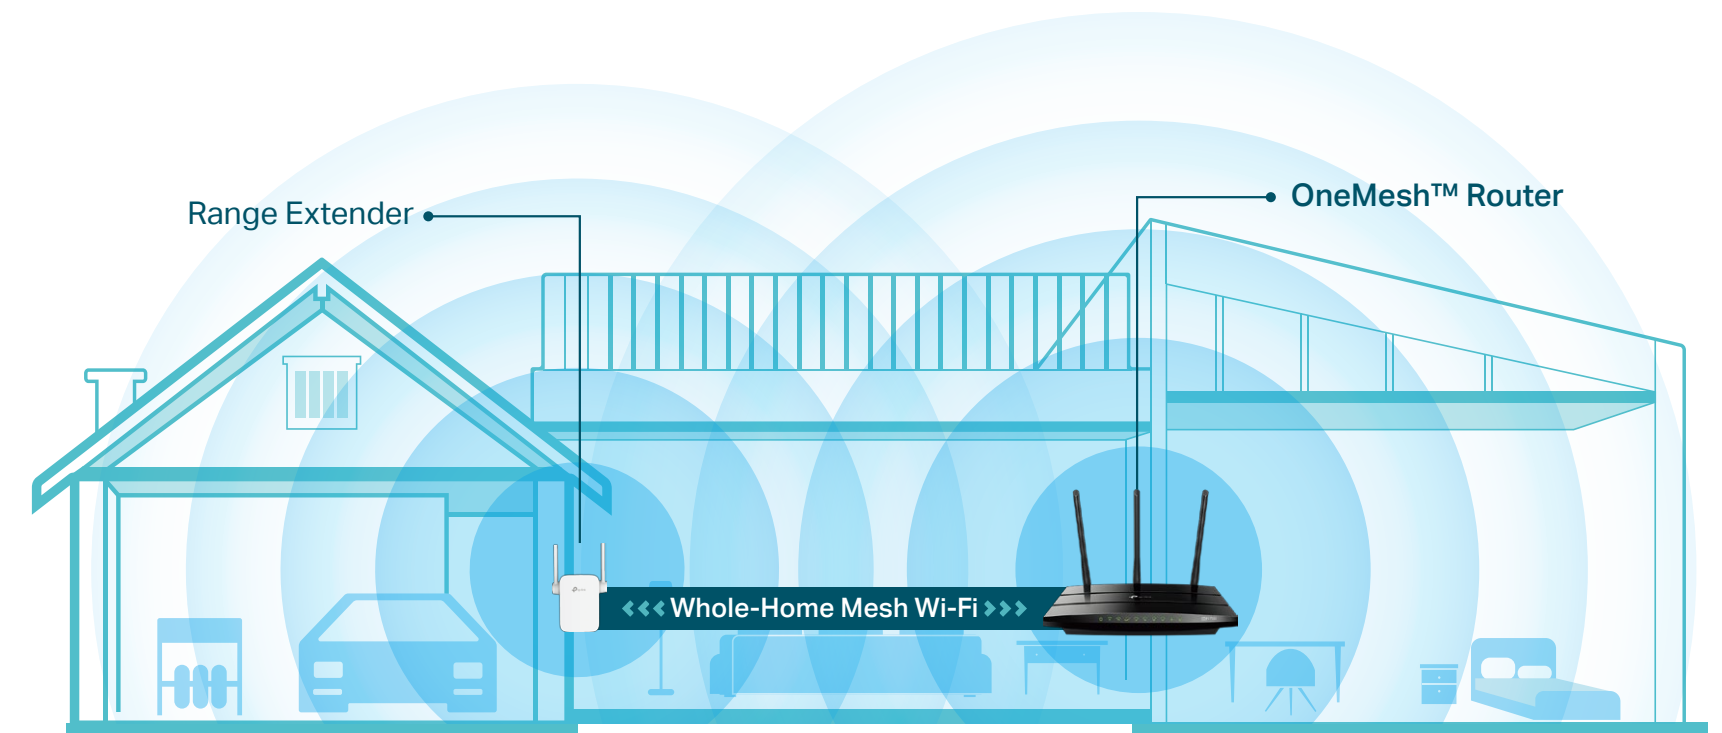

## OneMesh™: Flexibly Create a Whole-Home Wi-Fi

Create a Mesh network by connecting your range extender to a OneMesh™ router for seamless whole-home coverage.

 **Wi-Fi Dead-Zone Killer**  
Eliminate weak signal areas with Wi-Fi coverage for the whole house.

 **Smart Roaming**  
Enjoy uninterrupted streaming, surfing and more — even when moving around your home.

 **One Wi-Fi Name**  
Stay connected to the same network name in every room.

 **Unified Management**  
Manage the whole-home Wi-Fi by managing the central node via Tether app/Web UI.