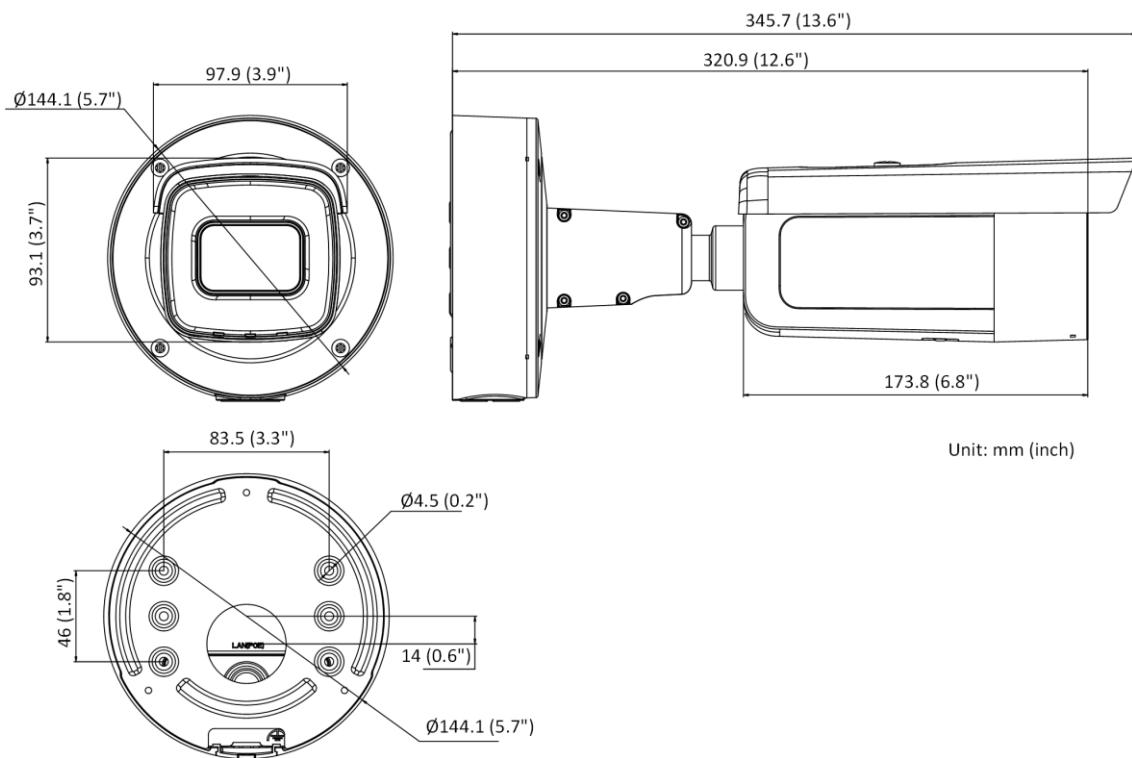

▪ **Dimension**

▪ **Accessory**

▪ **Optional**

DS-1275ZJ-S-SUS	DS-2251ZJ	DS-1476ZJ-SUS
Vertical Pole Mount	Pendant Mount	Corner Mount