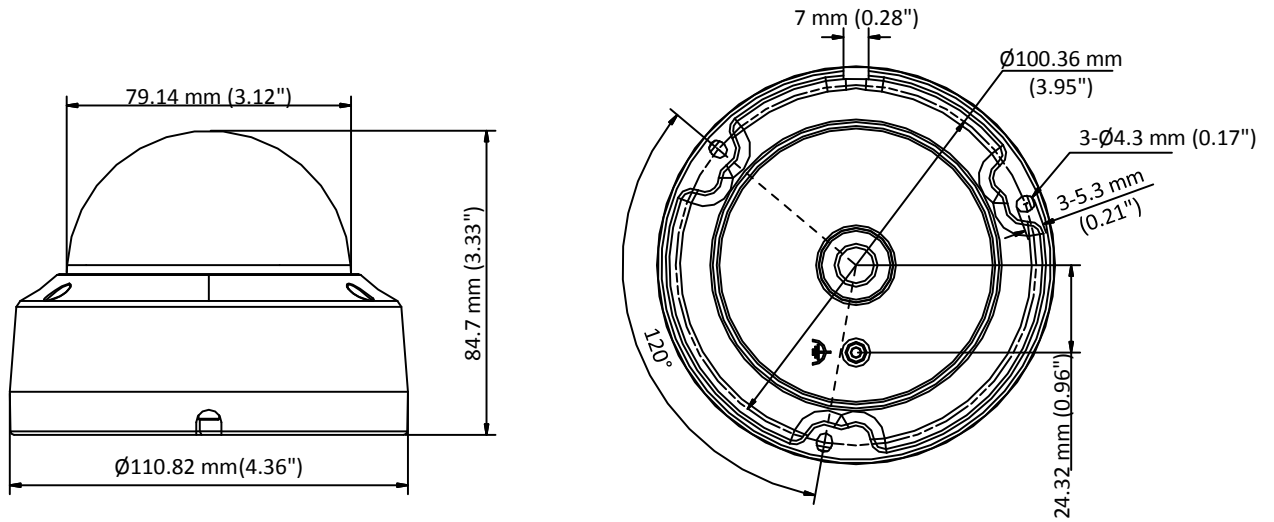

Order Models

DS-2CE56D8T-VPITF

Dimension