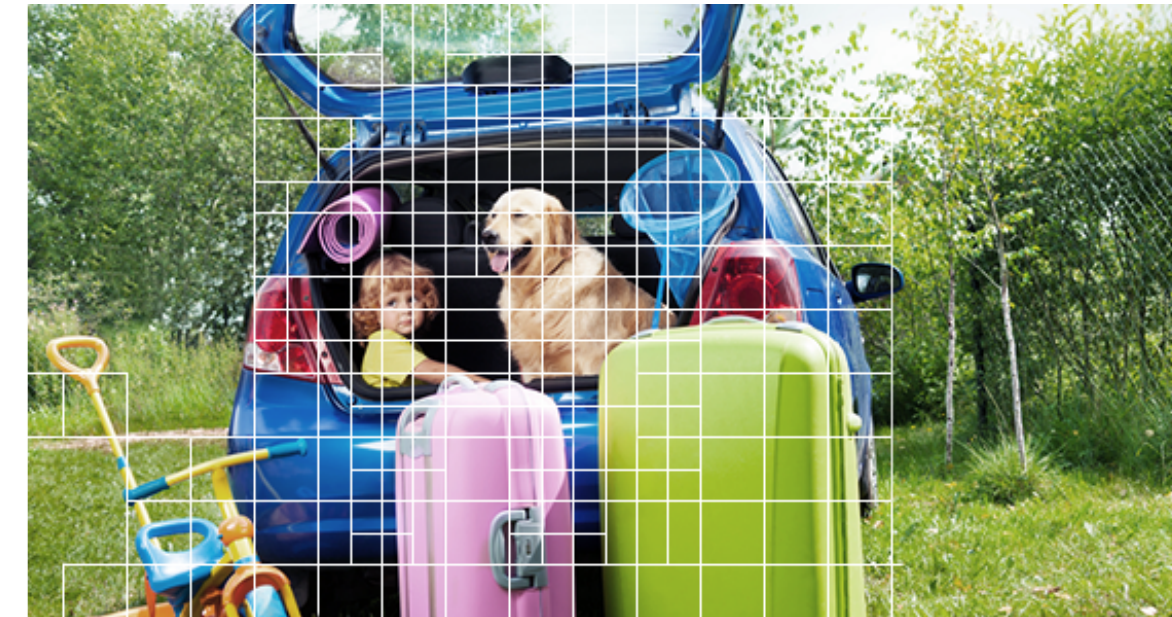

H.265 (Upgraded Video Compression)

Required Bandwidth

Required Storage Space