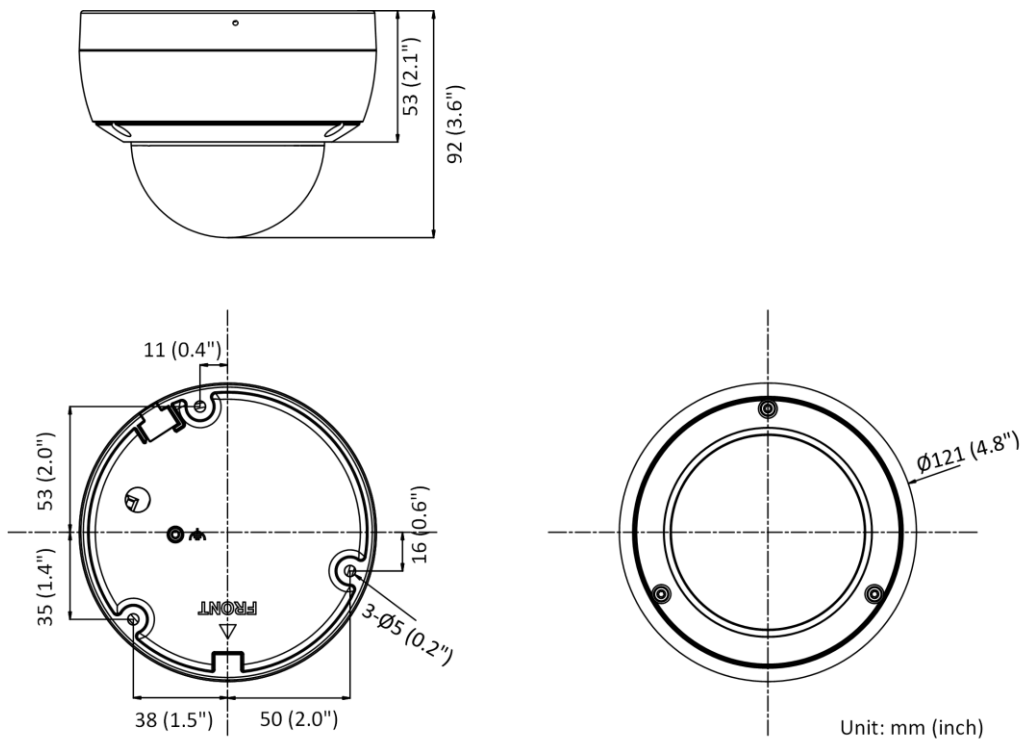

▪ **Dimension**

▪ **Accessory**

DS-1276ZJ-SUS
Corner Mount