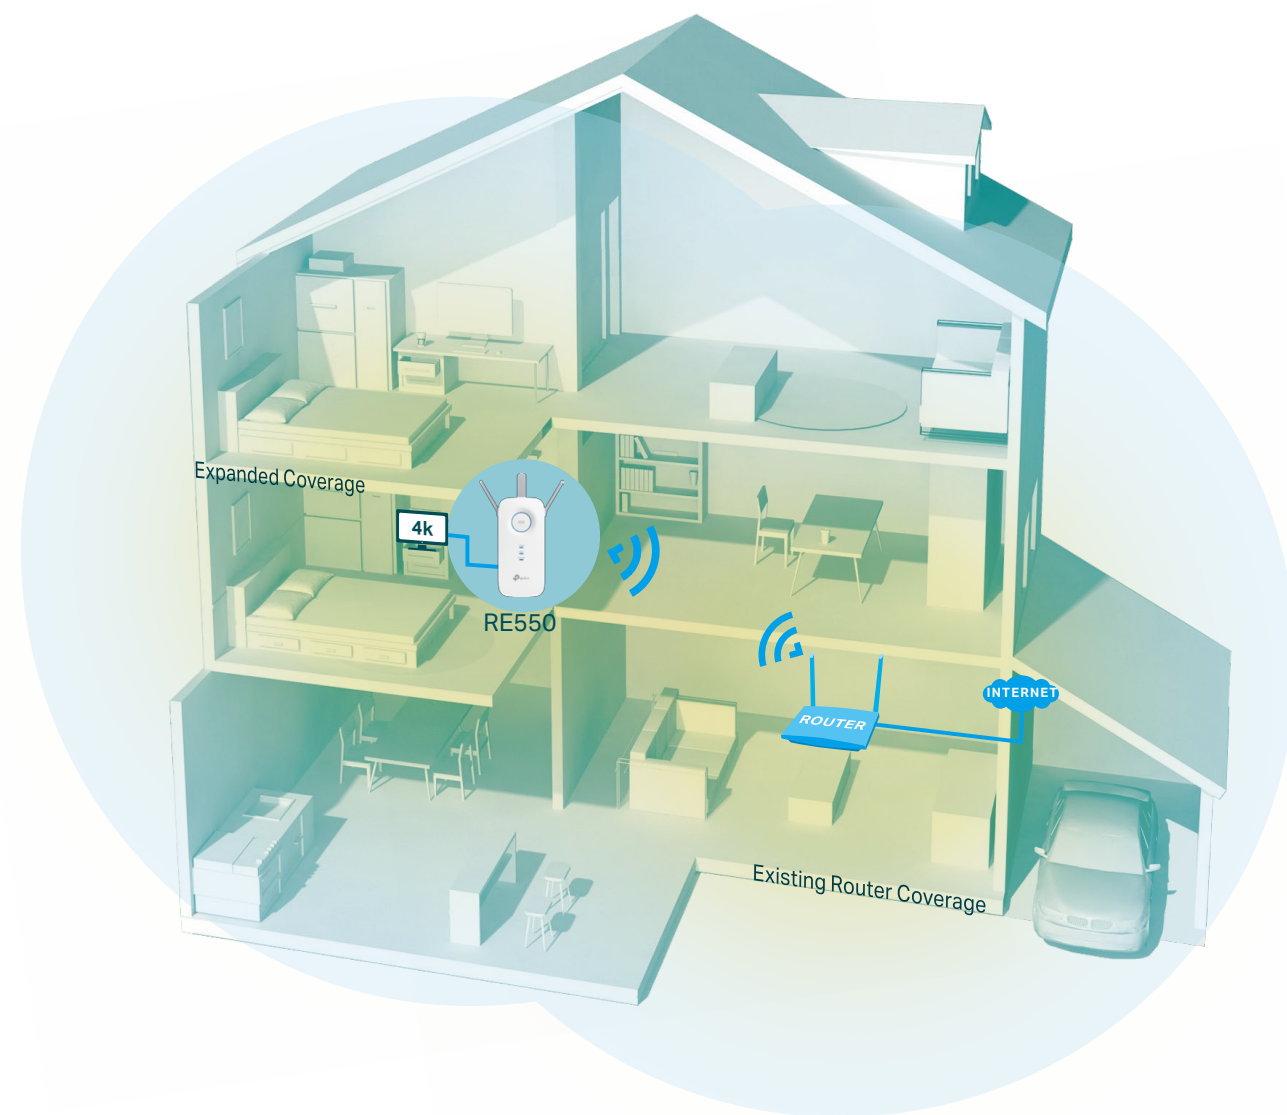

Highlights

Eliminate Wi-Fi Dead Zones with Powerful Wi-Fi

The AC1900 Wi-Fi Range Extender connects to your router wirelessly, strengthening and expanding its signal into areas it can't reach on its own, achieving speeds of 600Mbps on the 2.4 GHz band and 1300Mbps on the 5 GHz band.

6-Stream Dual Band

Separate 2.4GHz and 5GHz Wi-Fi bands allow more devices to connect to your network without reducing performance.

3 × 3 MU-MIMO

Improves overall speed and Wi-Fi throughput with 3× faster performance by simultaneous communication to multiple devices.[^]

Access Point Mode

Create a new Wi-Fi access point to enhance your wired network with Wi-Fi capability.

High Speed Mode

Use both Wi-Fi bands to establish one super-high-speed connection, ideal for HD streaming and gaming.

Access Control

Allow or restrict internet access for certain devices for specifiable amounts of time.

Easy Setup and Management

Via the WPS button / Tether app / Web UI.