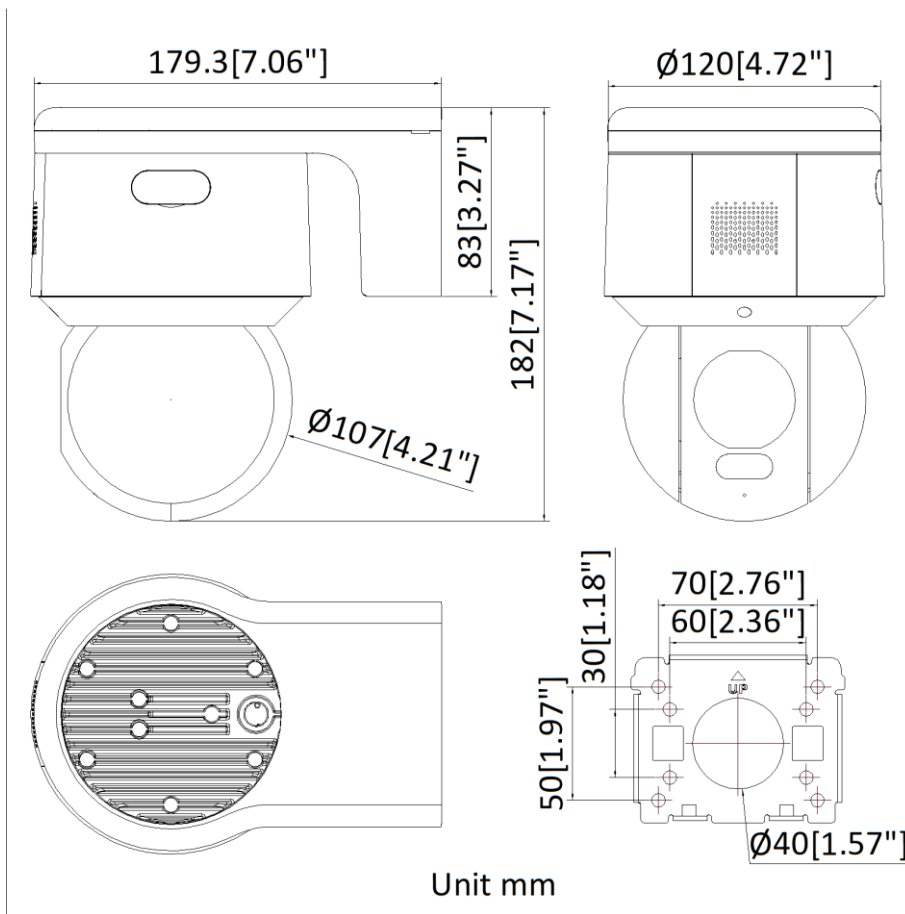

▪ Dimension