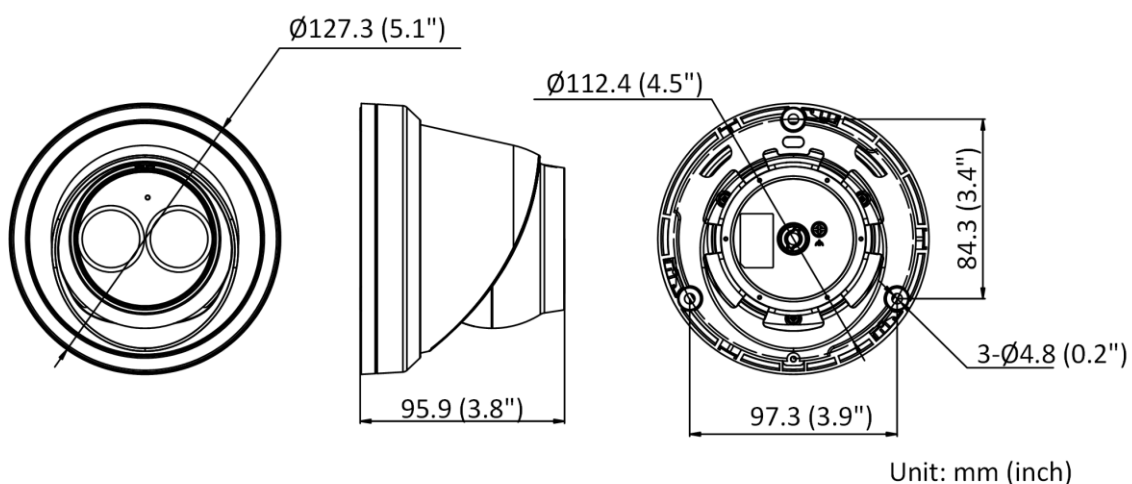

Startup and Operating Conditions	-30 °C to 60 °C (-22 °F to 140 °F). Humidity 95% or less (non-condensing)
Power Supply	12 VDC ± 25%, reverse polarity protection PoE: 802.3af, Class 3
Power Consumption and Current	12 VDC, 0.45 A, max. 5.5 W PoE (802.3af, 36 V to 57 V), 0.18 A to 0.11 A, max. 6.5 W
Power Interface	Ø5.5 mm coaxial power plug
Material	Aluminum alloy body
Camera Dimension	Ø127.3 × 95.9 mm (Ø5.01" × 3.78")
Package Dimension	150 × 150 × 141 mm (5.9" × 5.9" × 5.6")
Camera Weight	Approx. 600 g (1.3 lb.)
With Package Weight	Approx. 816 g (1.8 lb.)
Approval	
EMC	FCC (47 CFR Part 15, Subpart B); CE-EMC (EN 55032: 2015, EN 61000-3-2: 2014, EN 61000-3-3: 2013, EN 50130-4: 2011 +A1: 2014); RCM (AS/NZS CISPR 32: 2015); IC (ICES-003: Issue 6, 2016); KC (KN 32: 2015, KN 35: 2015)
Safety	UL (UL 60950-1); CB (IEC 60950-1:2005 + Am 1:2009 + Am 2:2013); CE-LVD (EN 60950-1:2005 + Am 1:2009 + Am 2:2013); BIS (IS 13252(Part 1):2010+A1:2013+A2:2015)
Environment	CE-RoHS (2011/65/EU); WEEE (2012/19/EU); Reach (Regulation (EC) No 1907/2006)
Protection	IP67 (IEC 60529-2013)

▪ Available Model

DS-2CD2323G2-I (2.8/4 mm)

DS-2CD2323G2-IU (2.8/4 mm)

▪ Dimension

▪ **Accessory**

▪ **Optional**

DS-1271ZJ-130-TRL Pendant Mount	DS-1271ZJ-130-TRL(Black) Pendant Mount	DS-1273ZJ-130-TRL(Black) Wall Mount	DS-1273ZJ-130-TRL Wall Mount
			