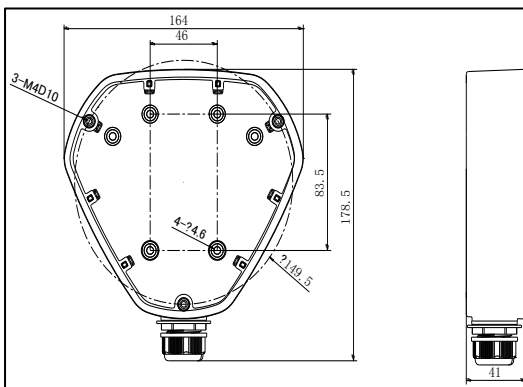

DS-1280ZJ-DM25

Junction Box for Dome Camera

Features:

- Aluminum alloy material with surface spray treatment
- Waterproof design
- Cable hole on bracket makes the feature better

Dimension:

Order Model:

DS-1280ZJ-DM25

Parameter:

Model	DS-1280ZJ-DM25
Parameters	Junction Box for Dome Camera
Appearance	Hikvision White
Material	Aluminum Alloy
Dimension	178.5×164×41mm
Weight	340g

Notice:

- The bracket should be installed on flat wall
- Waterproof rubber is necessary for outdoor application
- The wall must be capable of supporting over 3 times as much as the total weight of the camera and the mount.
- The maximum load capacity of the bracket is 4.5KG

Note: The actual dome camera may vary from the picture above.