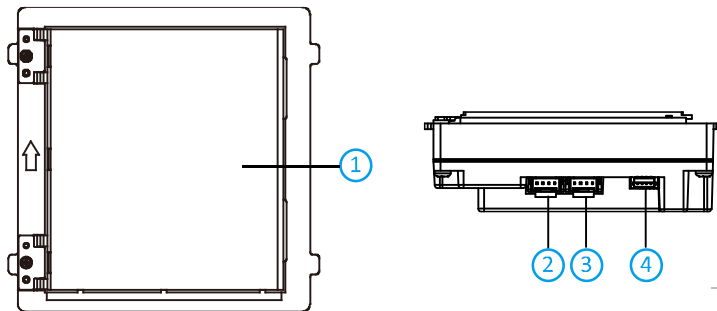

## Specification

System parameters	
Operation method	Backlight controlled via client software
Interfaces	
Module-connecting	2 (1 input, 1 output)
Debugging port	1
General	
DIP switch	8
Power supply	12 VDC (powered by the other module)
Power output	12 VDC (powered for the other module)
Power consumption	≤ 1.5 W
Working temperature	-20 °C to 60 °C(-4 °F to 140 °F)
Working humidity	10% to 95%
Installation	Flush mounting, surface mounting
Dimension	98.42 mm × 94.4 mm × 33.8 mm (3.87" × 3.72" × 1.34")

## Appearance and Interfaces

No.	Description
1	Display Area
2	Module-connecting Interface(Output)
3	Module-connecting Interface(Input)
4	Debugging Port

## Dimension