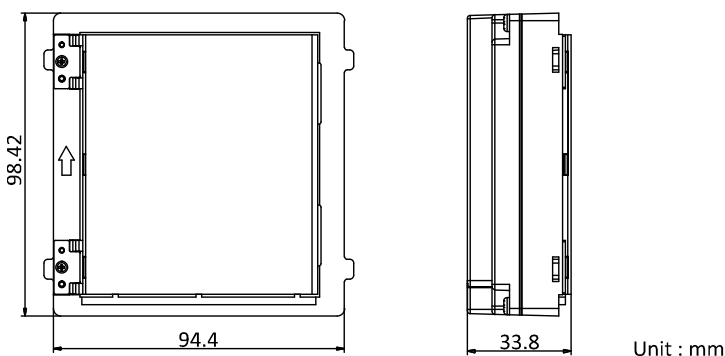

## Specification

System parameters	
Operation method	Backlight controlled via client software
Interfaces	
Module-connecting	2 (1 input, 1 output)
Debugging port	1
General	
DIP switch	8
Power supply	12 VDC (powered by the other module)
Power output	12 VDC (powered for the other module)
Power consumption	≤ 1.5 W
Working temperature	-20 °C to 60 °C(-4 °F to 140 °F)
Working humidity	10% to 95%
Installation	Flush mounting, surface mounting
Dimension	98.42 mm × 94.4 mm × 33.8 mm (3.87" × 3.72" × 1.34")

## Appearance and Interfaces

No.	Description
1	Display Area
2	Module-connecting Interface(Output)
3	Module-connecting Interface(Input)
4	Debugging Port

## Dimension