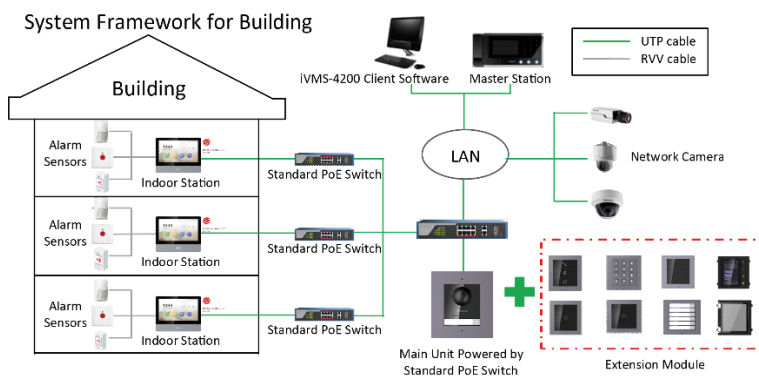

### Key Feature

- Displays information
- Backlight auto switch according to the environmental conditions
- Easy to extend

### Typical Application

## Specification

System parameters	
Operation method	Backlight controlled via client software
Interfaces	
Module-connecting	2 (1 input, 1 output)
Debugging port	1
General	
DIP switch	8
Power supply	12 VDC (powered by the other module)
Power output	12 VDC (powered for the other module)
Power consumption	≤ 1.5 W
Working temperature	-20 °C to 60 °C(-4 °F to 140 °F)
Working humidity	10% to 95%
Installation	Flush mounting, surface mounting
Dimension	98.42 mm × 94.4 mm × 33.8 mm (3.87" × 3.72" × 1.34")