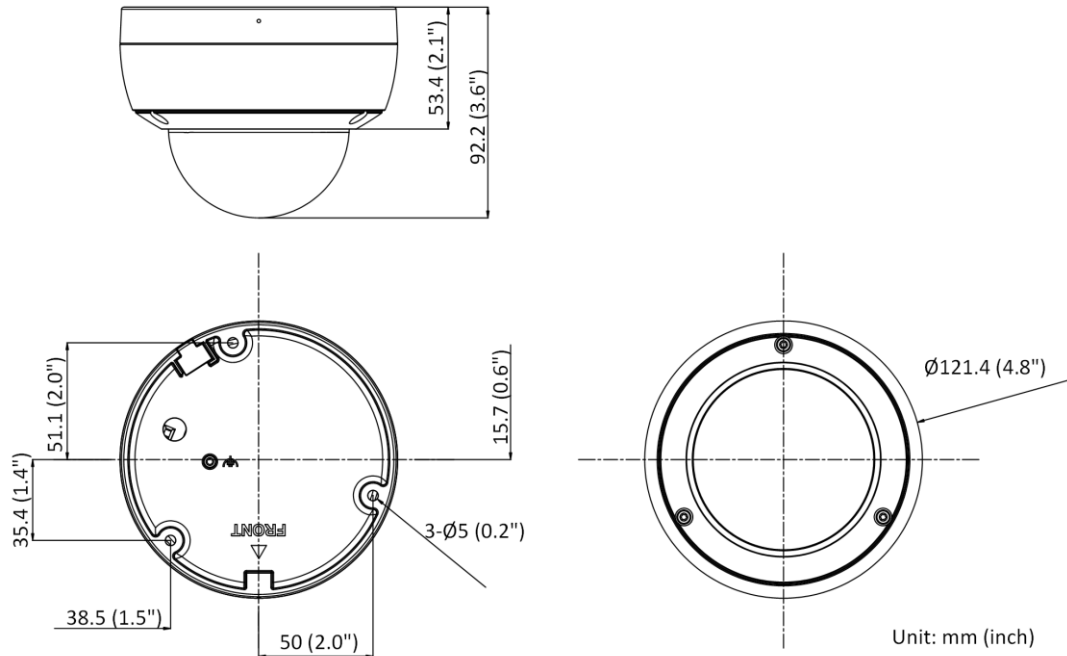

▪ **Available Model**

DS-2CD2126G2-I (2.8/4 mm)

DS-2CD2126G2-ISU (2.8/4 mm)

▪ **Dimension**

▪ **Accessory**

▪ **Optional**

DS-1271ZJ-120 Pendant Mount	DS-1280ZJ-DM46 Junction Box	DS-1272ZJ-120 Wall Mount	DS-1272ZJ-120B Wall Mount	DS-1276ZJ-SUS Corner Mount
DS-1275ZJ-SUS Vertical Pole Mount	DS-1253ZJ-M Rain Shade	DS-1272ZJ-120-TR15 Wall Mount