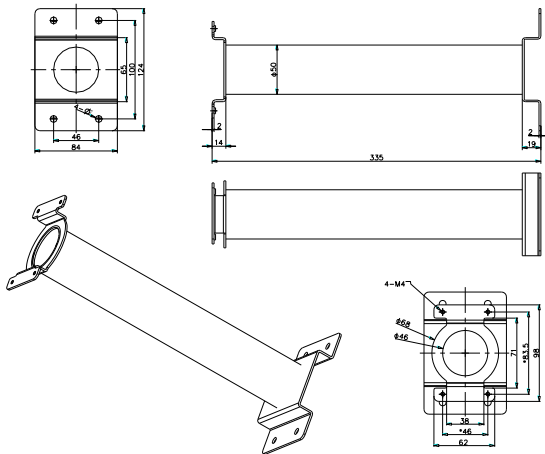

DS-1691ZJ

Pendent Mounting Bracket for PTZ Camera

Features:

- Steel material with surface spray treatment
- Hikvision white

Dimension:

Order Model:

DS-1691ZJ

Parameter:

Model	DS-1691ZJ
Parameters	Pendent Mounting Bracket for PTZ Camera
Appearance	Hikvision White
Material	Steel
Dimension	84×124×335mm
Weight	980g

Notice:

- The bracket should be installed on flat wall
- The wall must be capable of supporting over 3 times as much as the total weight of the camera and the mount.
- The maximum load capacity of the bracket is 4.5KG

Note: The actual dome camera may vary from the picture above.