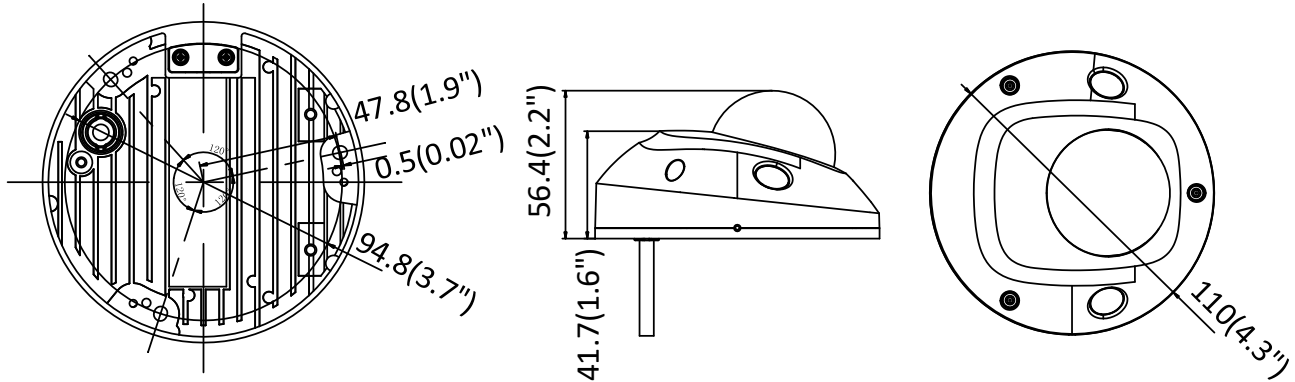

Dimension

Accessory

DS-1280ZJ-DM46
Junction Box

Distributed by