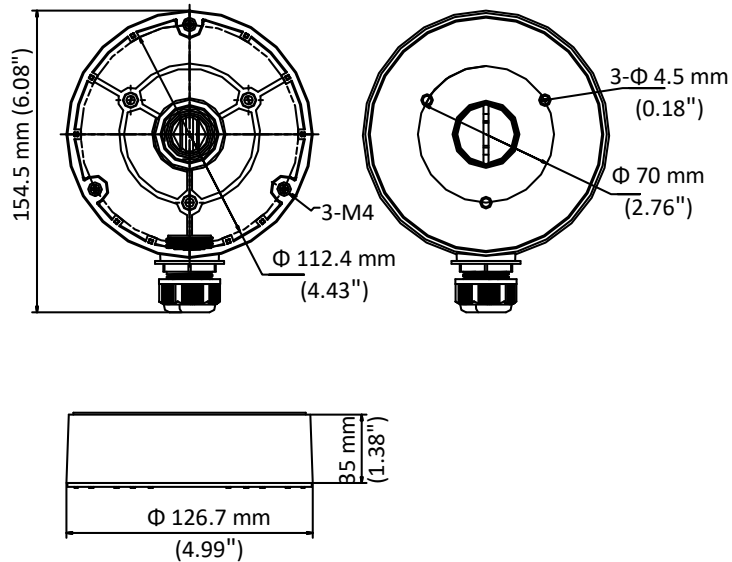

## DS-1280ZJ-DM8

Junction Box for Dome Camera

### Features

- Aluminum alloy material with surface spray treatment
- Side inlet and bottom inlet
- Interchangeable bottom waterproof cover and side gland nut
- Waterproof design

### Dimension

### Parameter

Model	DS-1280ZJ-DM8
Parameters	Junction Box for Dome Camera
Appearance	Hikvision White
Material	Aluminum Alloy
Dimension	Φ 126.7 mm × 35 mm (4.99" × 1.38")
Weight	Approx.: 210 g (0.46 lb.)