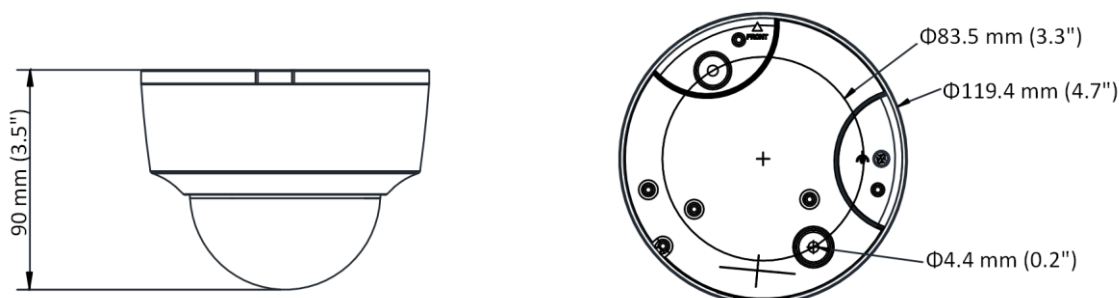

* Listed resolutions are only selectable options. It does not mean that all streams can work at their maximum resolution at the same time.

Available Model

DS-2CD2125G0-IMS (2.8/4/6 mm)

Dimension