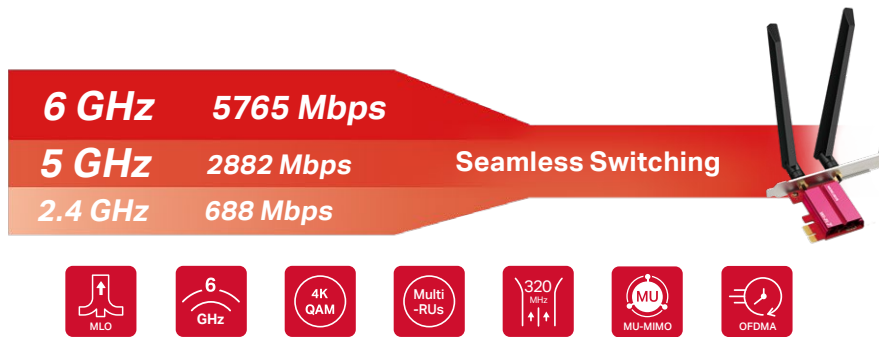

// Features

Enjoy the Ultimate Speed of Wi-Fi 7

Enhanced by 4K-QAM and 320 MHz, MA47BE delivers astonishing wireless speeds up to 5.8 Gbps on 6 GHz band.‡ Experience seamless connectivity and lower latency with MLO, ensuring optimal data transmission without user intervention. Enjoy unlimited 8K streaming and lightning-fast downloading.*

Broader Coverage

Two high-performance omni-directional antennas ensure stronger signal transmissions and reception, offering a fast, smooth online experience from farther away.

Super Stable Bluetooth 5.4

MA47BE equips your PC with the brand-new Bluetooth 5.4, delivering stable connections, excellent compatibility, and fast speeds. Enjoy the simplicity of connecting your Bluetooth devices to your computer.§